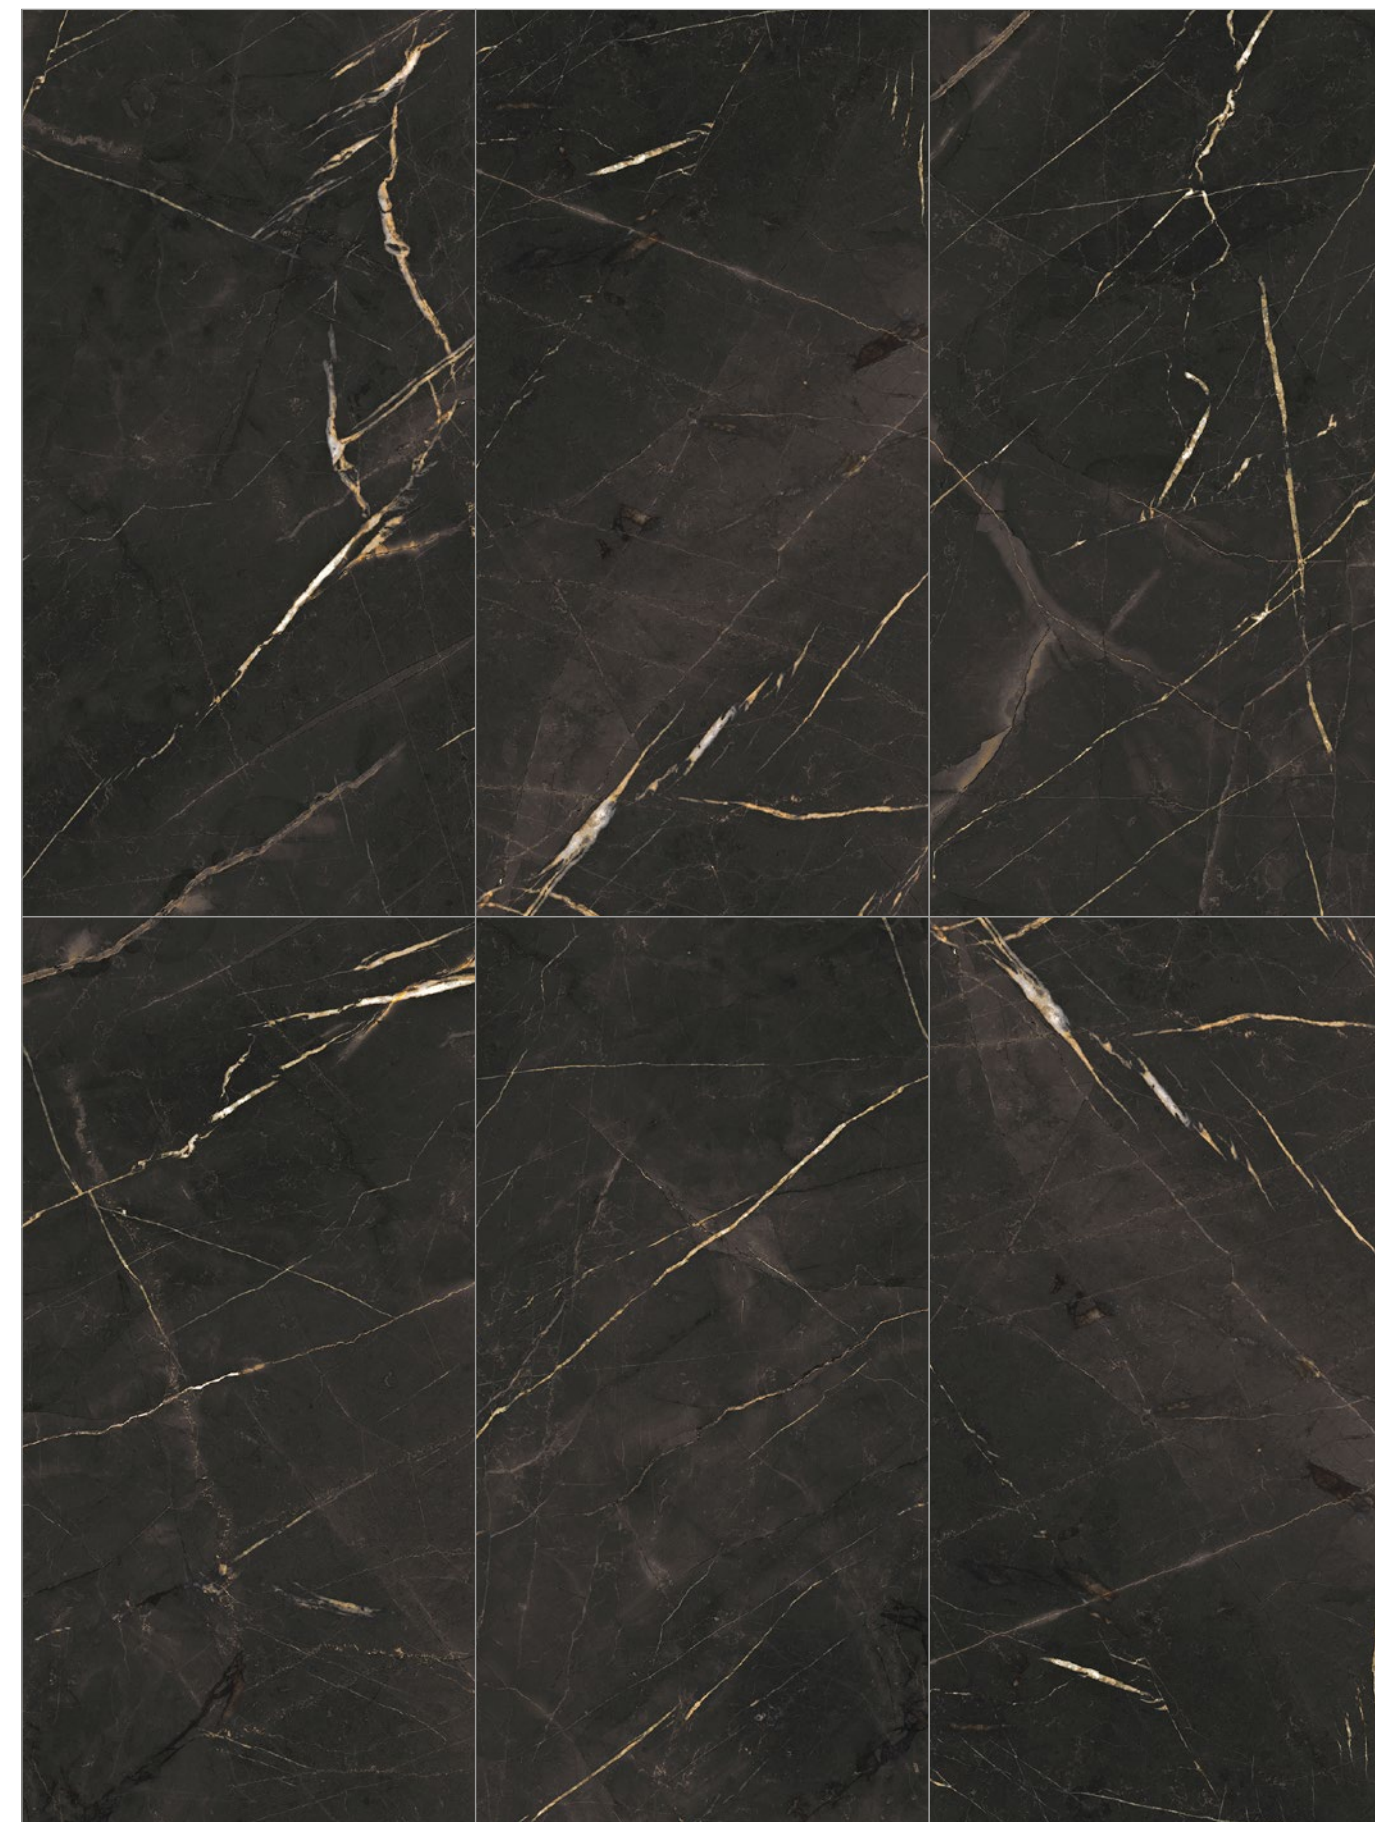

SAHARA
60x120 / 24x48"

polished | satinato

sahara
60x120 / 24x48"