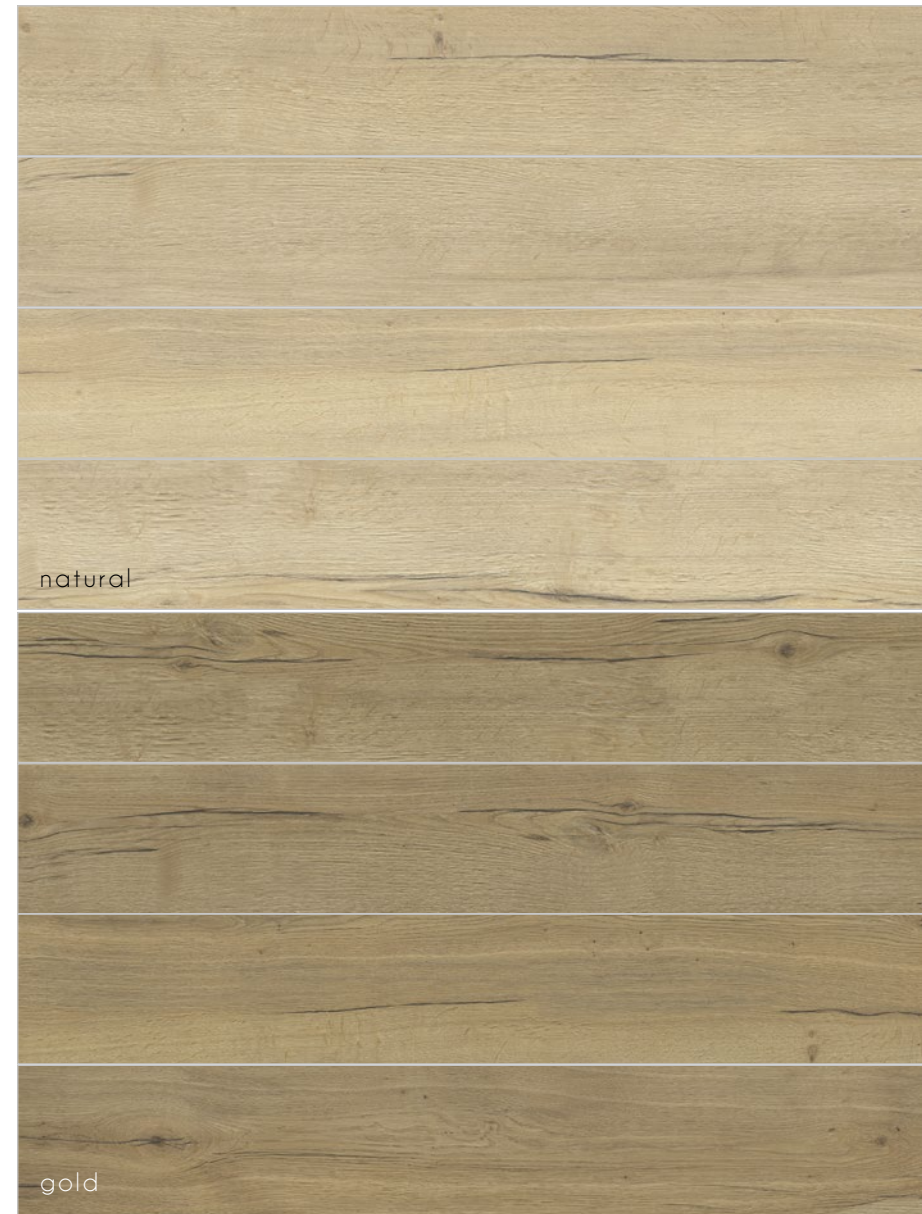

PEI
III

HALIFAX
20x120 / 8x48"

mat

halifax
20x120 / 8x48"

PEI
IV

R9

natural

gold