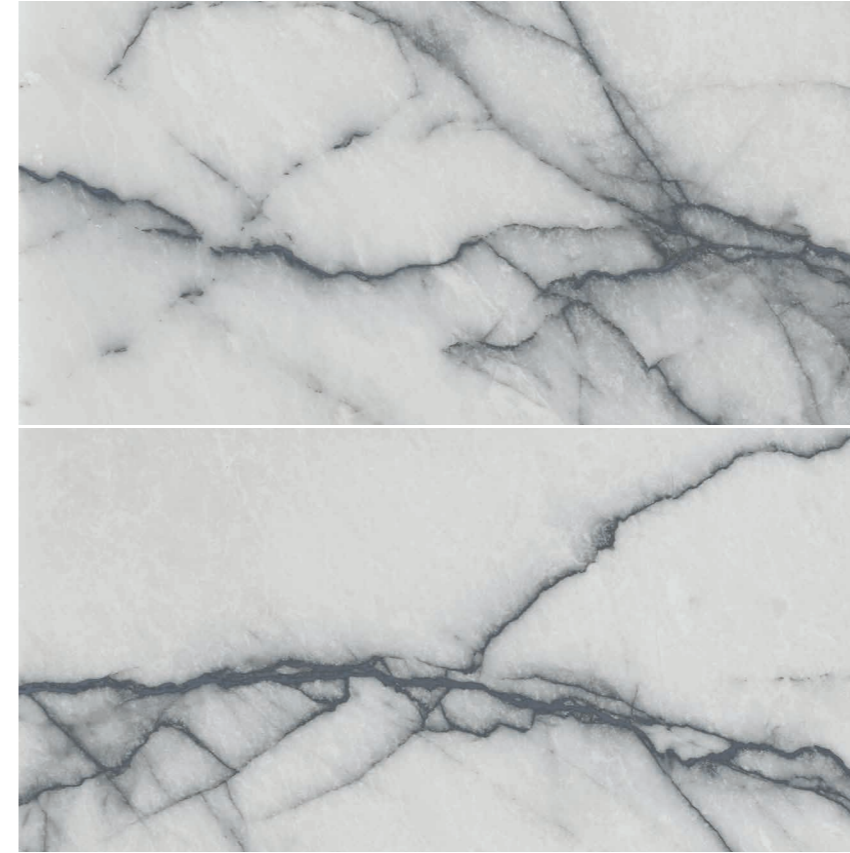

Marble Athea Pulido 60x120 R
/ Abaco Grafito 60x120 R

Marble Athos

Porcelánico Pulido /
Polished Porcelain

Marbles

slim^{7mm}

New 7mm standard

PULIDO G3
MC G5 R9

60x120 | 120x120 | 120x250