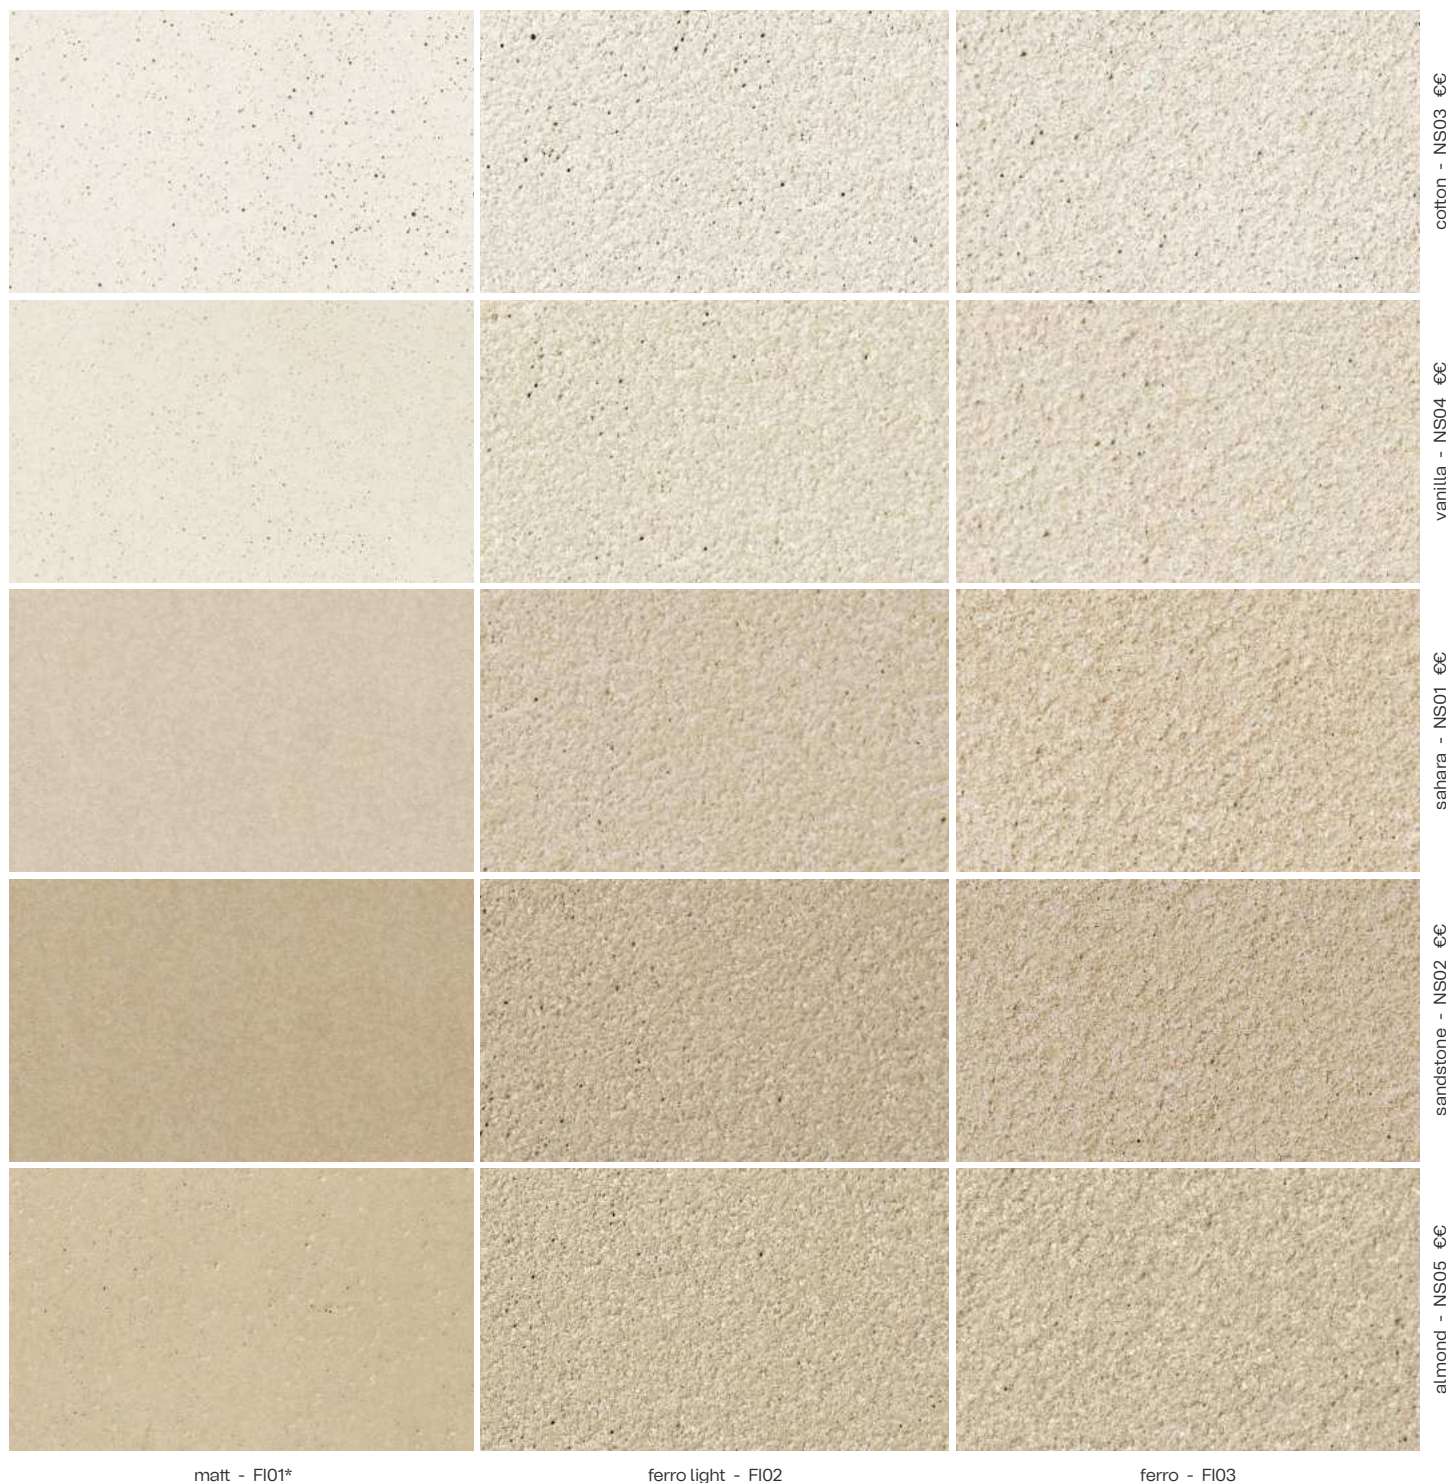

greyscale

available for concrete skin, öko skin and formparts

matt - FI01*

ferro light - FI02

ferro - FI03

pietra

available for concrete skin, öko skin and formparts

matt - FI01*

ferro light - FI02

ferro - FI03

cotton - NS03 €€

vanilla - NS04 €€

sahara - NS01 €€

sandstone - NS02 €€

almond - NS05 €€

bricky

available for concrete skin, öko skin and formparts

matt - FI01*

ferro light - FI02

ferro - FI03

coralline - BR02 €€€

terracotta - BR01 €€

oxide red - BR03 €€€

burgundy - BR04 €€€

merlot - BR05 €€€

timber

available for concrete skin, öko skin and formparts

matt - FI01*

ferro light - FI02

ferro - FI03

larch - TI02 €€€

oak - TI03 €€€