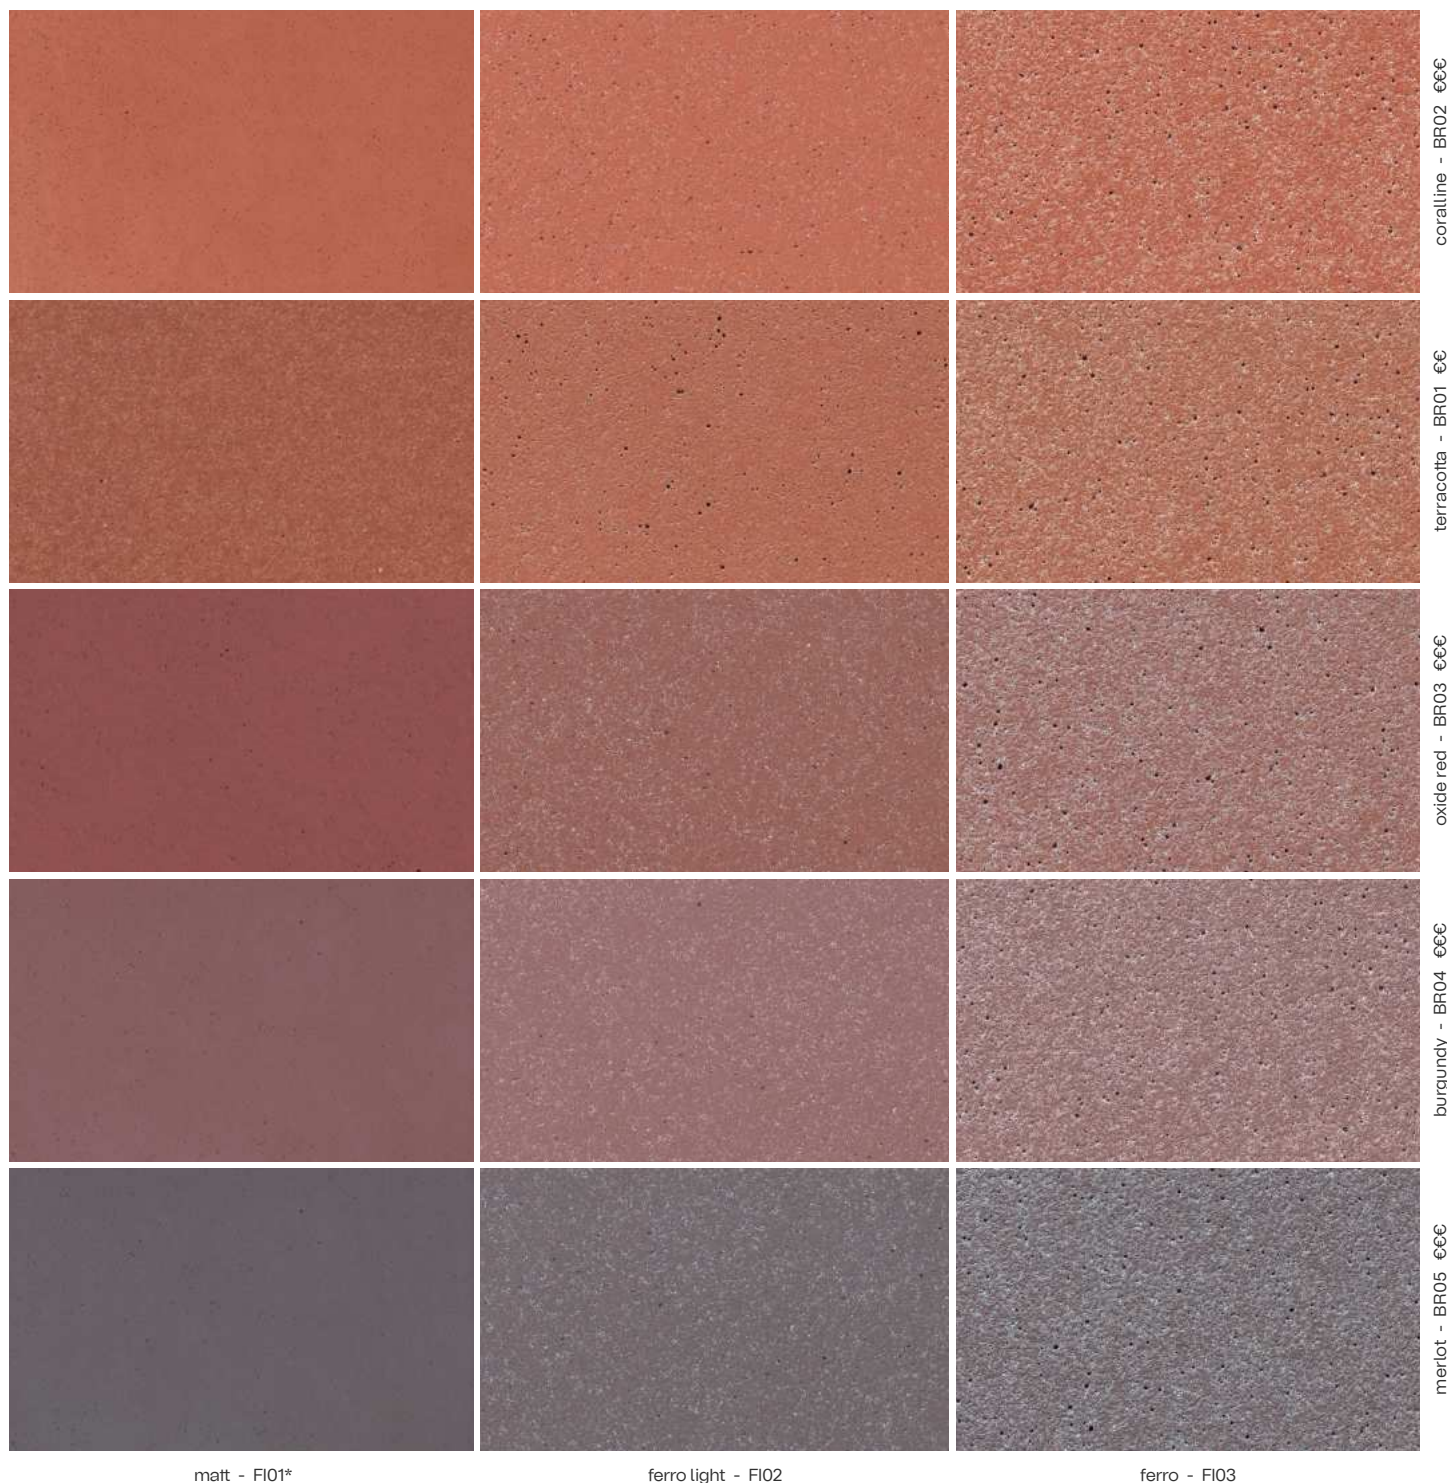

greyscale

available for concrete skin, öko skin and formparts

matt - FI01*

ferro light - FI02

ferro - FI03

pietra

available for concrete skin, öko skin and formparts

matt - FI01*

ferro light - FI02

ferro - FI03

cotton - NS03 €€

vanilla - NS04 €€

sahara - NS01 €€

sandstone - NS02 €€

almond - NS05 €€

bricky

available for concrete skin, öko skin and formparts

matt - FI01*

ferro light - FI02

ferro - FI03

coralline - BR02 €€€

terracotta - BR01 €€

oxide red - BR03 €€€

burgundy - BR04 €€€

merlot - BR05 €€€

timber

available for concrete skin, öko skin and formparts

matt - FI01*

ferro light - FI02

ferro - FI03

larch - TI02 €€€

oak - TI03 €€€