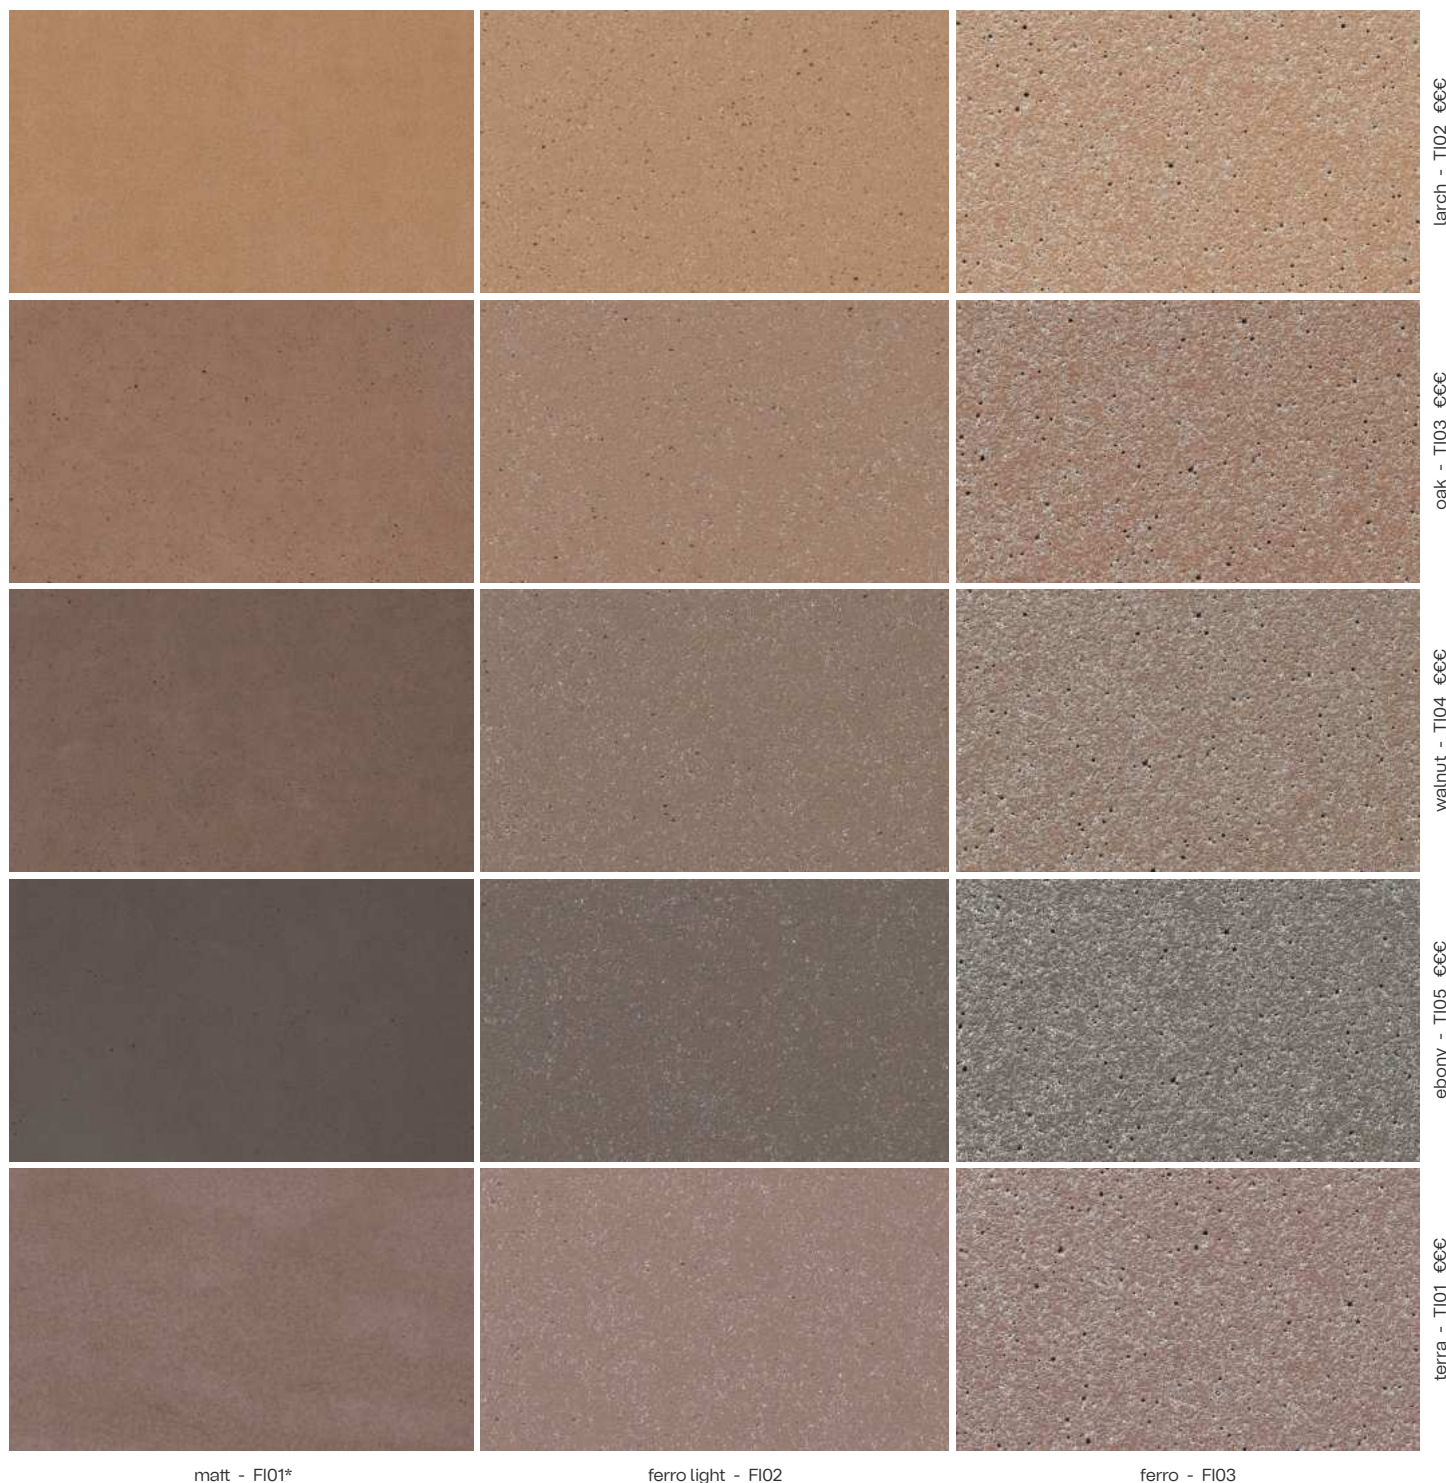

greyscale

available for concrete skin, öko skin and formparts

matt - FI01*

ferro light - FI02

ferro - FI03

pietra

available for concrete skin, öko skin and formparts

matt - FI01*

ferro light - FI02

ferro - FI03

cotton - NS03 €€

vanilla - NS04 €€

sahara - NS01 €€

sandstone - NS02 €€

almond - NS05 €€

bricky

available for concrete skin, öko skin and formparts

matt - FI01*

ferro light - FI02

ferro - FI03

coralline - BR02 €€€

terracotta - BR01 €€

oxide red - BR03 €€€

burgundy - BR04 €€€

merlot - BR05 €€€

timber

available for concrete skin, öko skin and formparts

matt - FI01*

ferro light - FI02

ferro - FI03

larch - TI02 €€€

oak - TI03 €€€