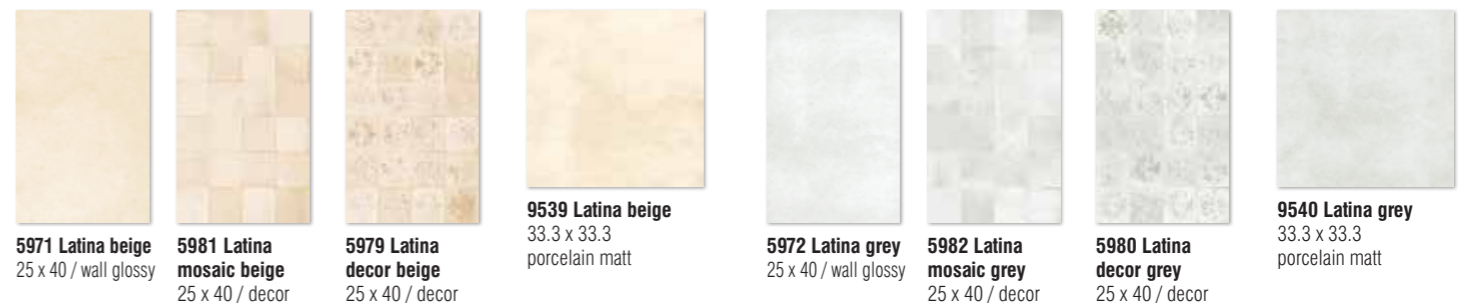

Size cm	Type	pc.	m²	pc.	m²	kg
25x40	wall	12	1.20	72	86.40	1197
33.3x33.3	porcelain	14	1.55	44	68.30	1066