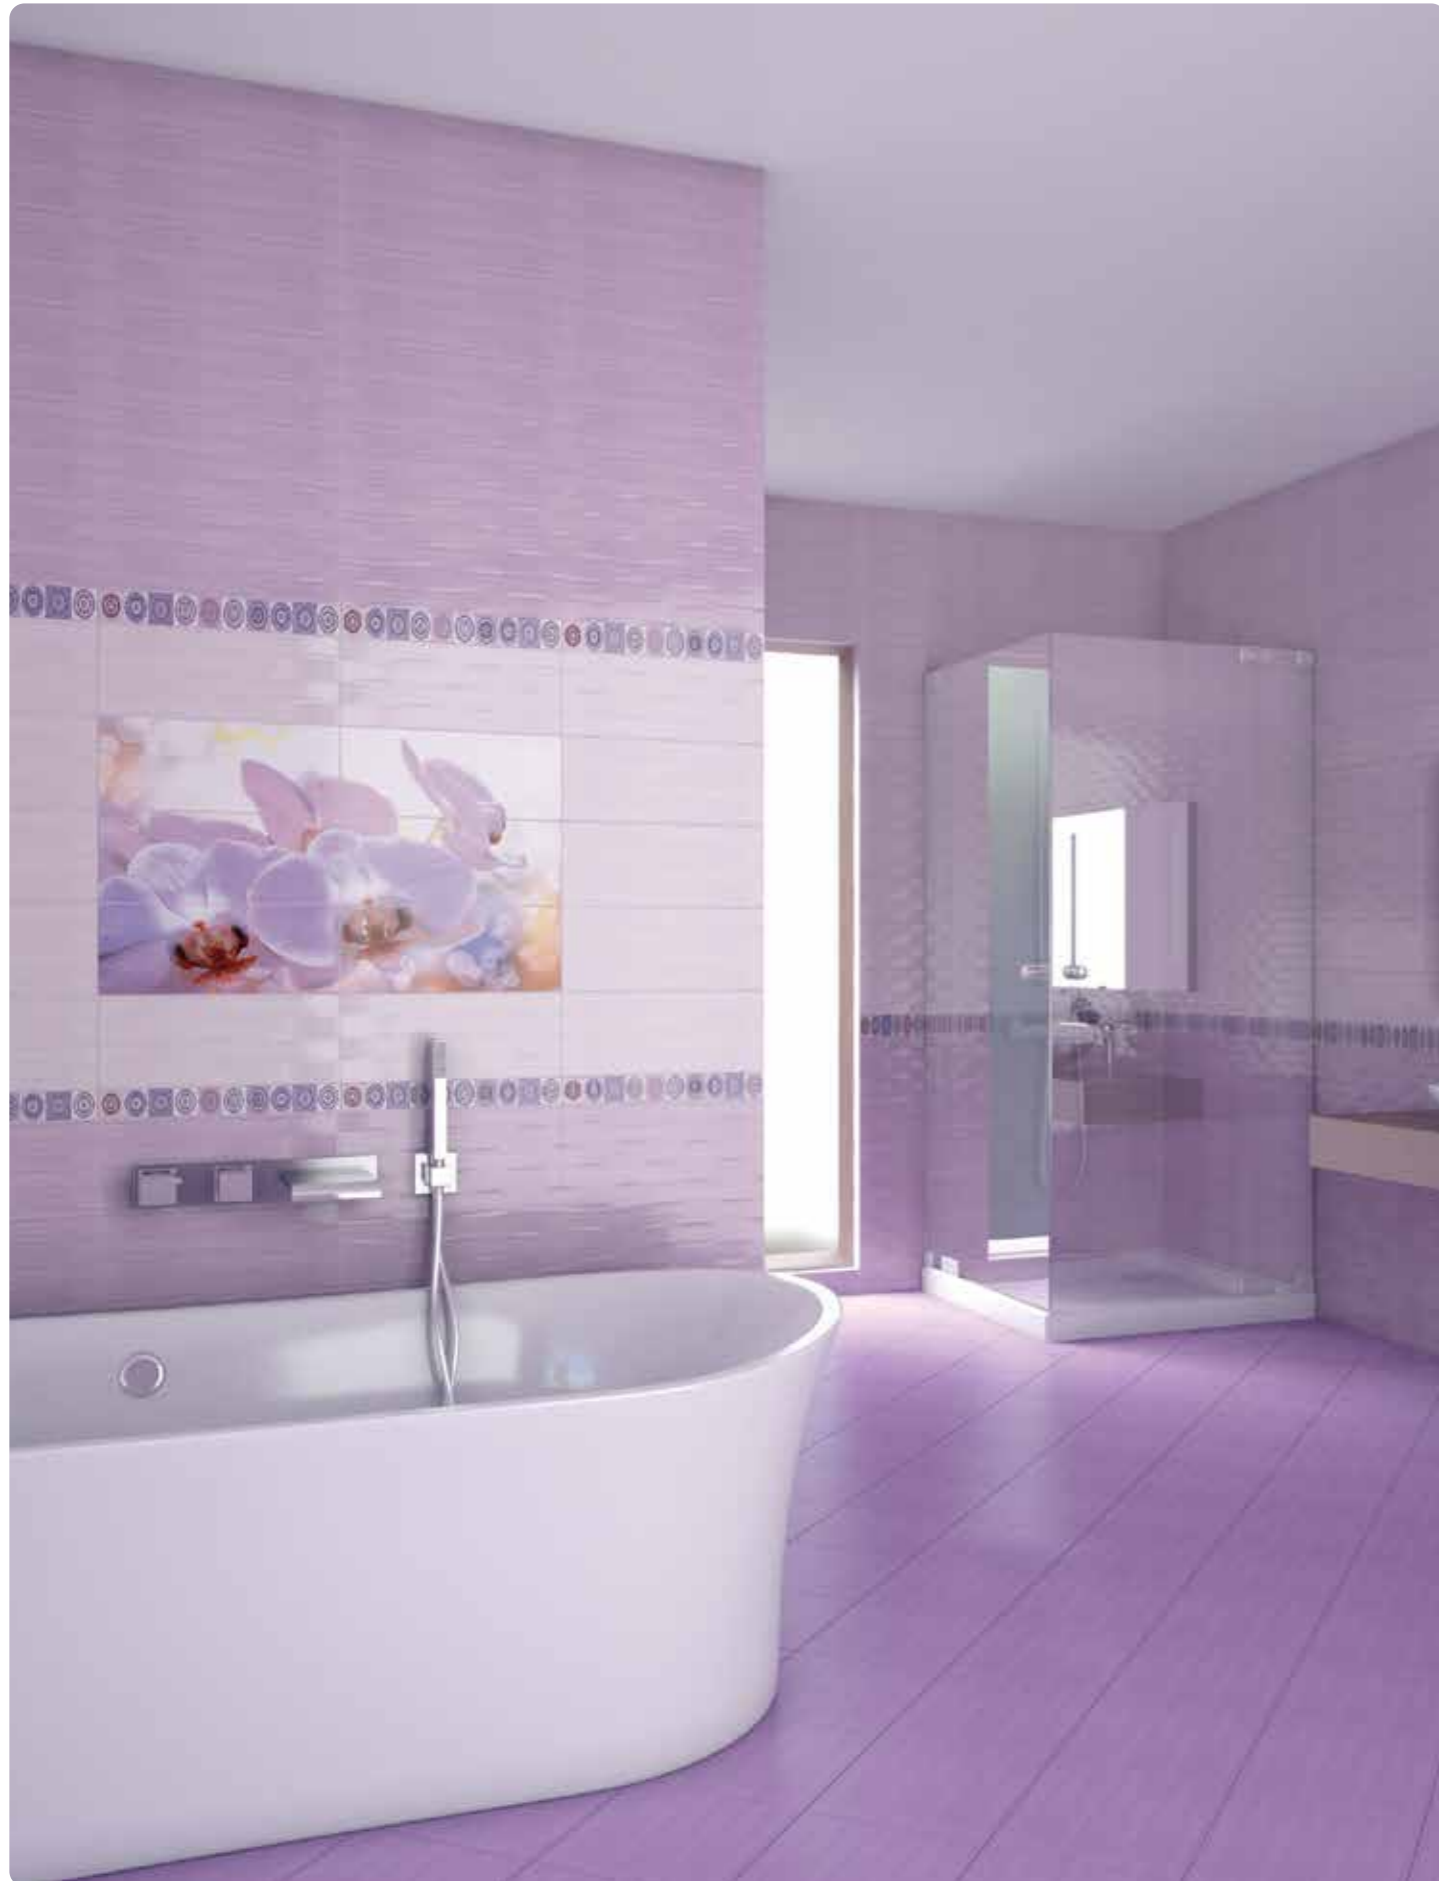

20x50 Viola light lila / Viola lila / 60x100 Viola Orchid lila / 5x50 Viola Universal Cycle lila / 33.3x33.3 Viola lila