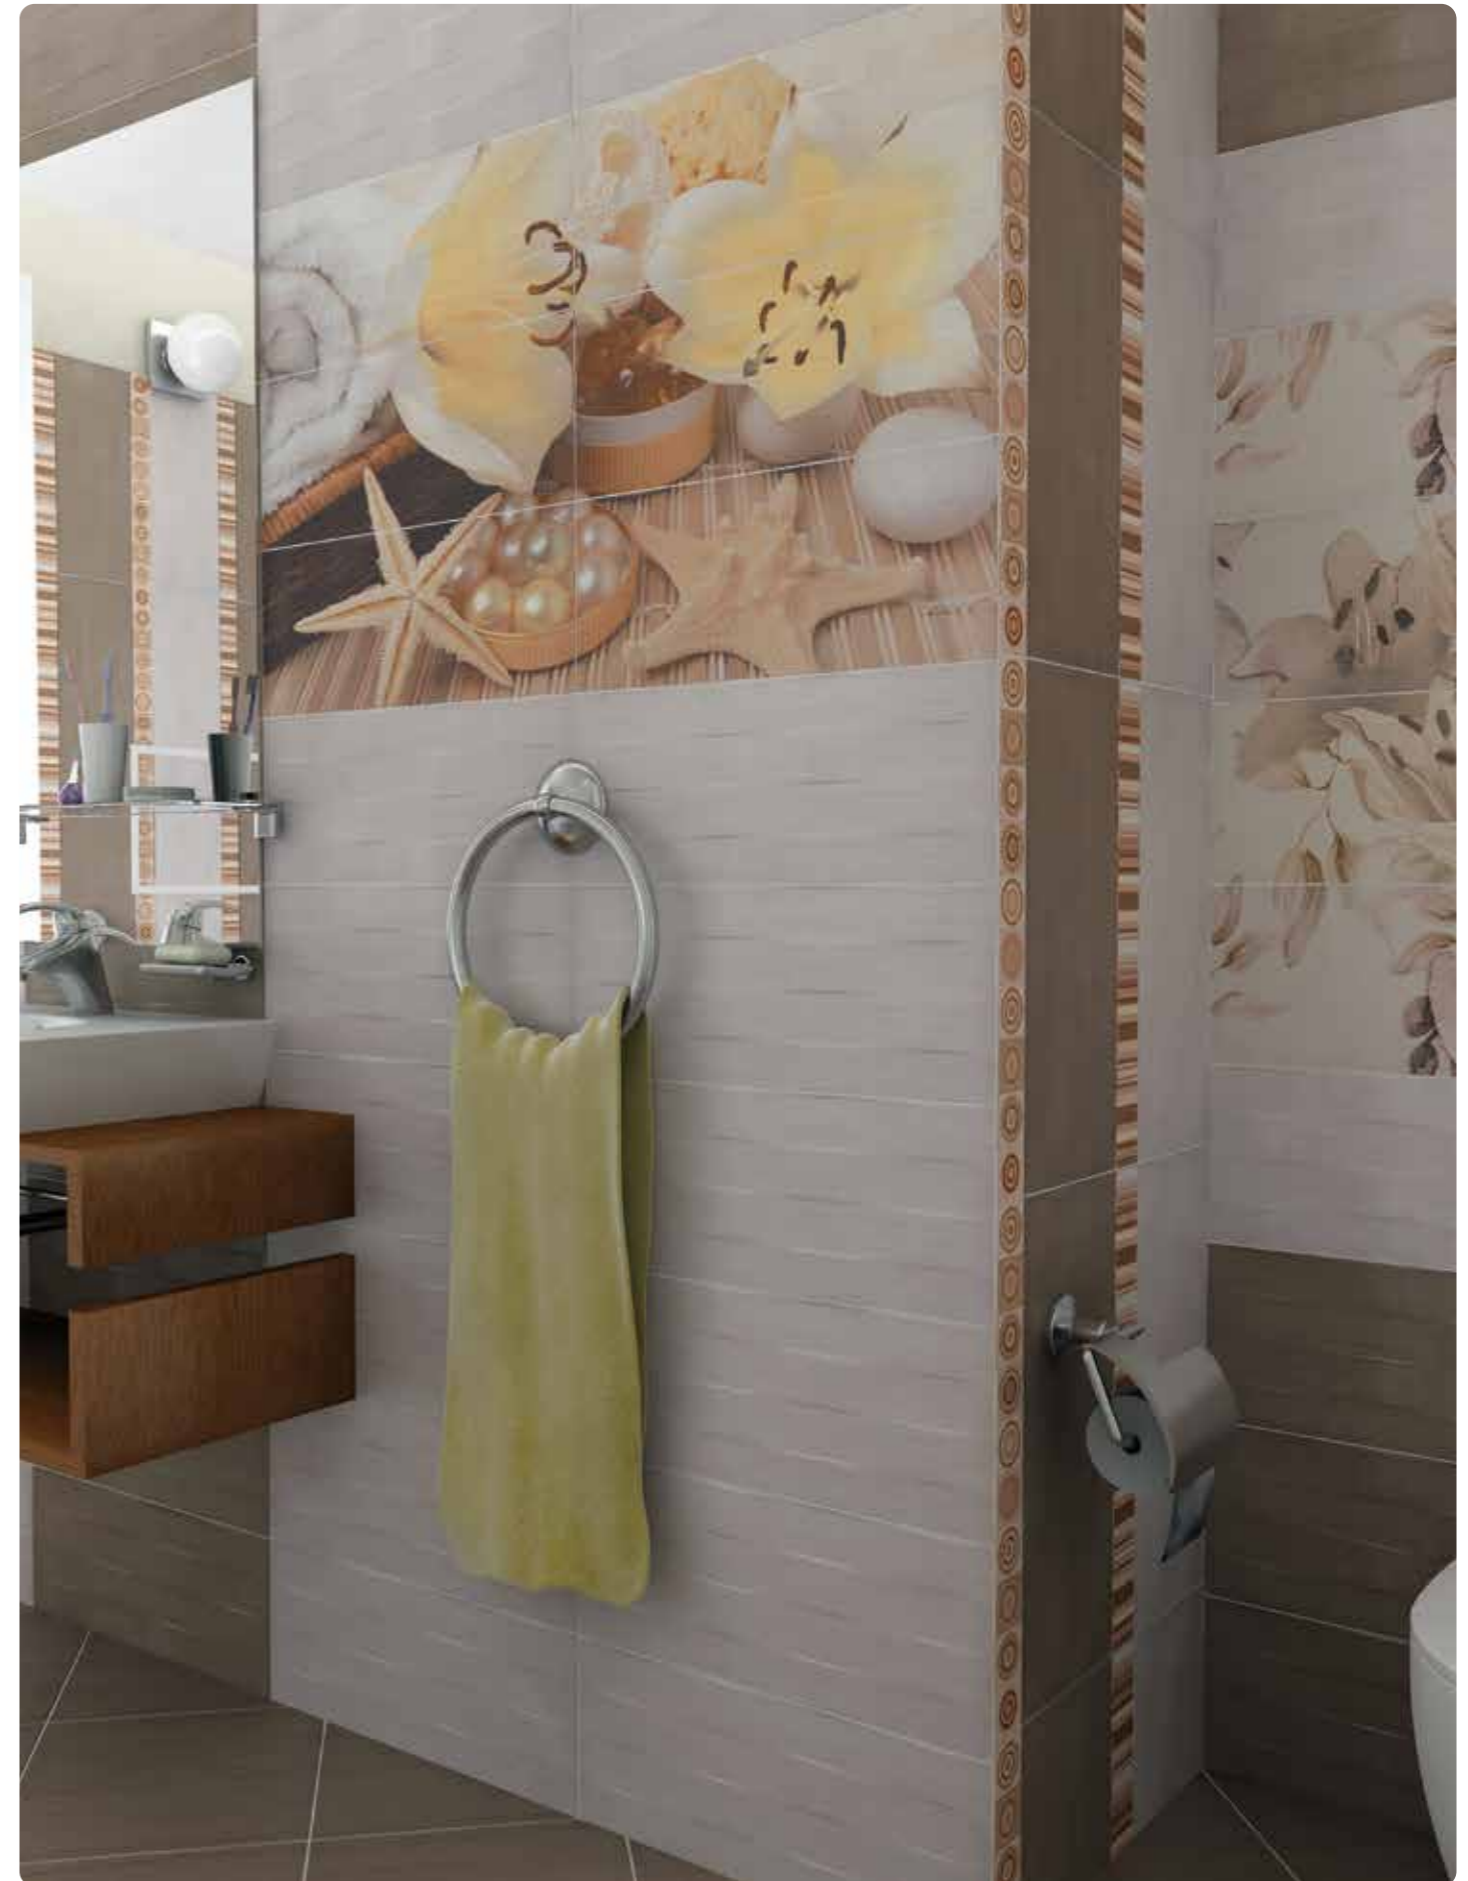

20x50 Viola light brown / Viola brown / 60x100 Viola Relax brown / 60x50 Viola Flowers brown / 5x50 Viola Universal Cycle brown / 5x50 Viola Universal Stripe brown / 33.3x33.3 Viola brown