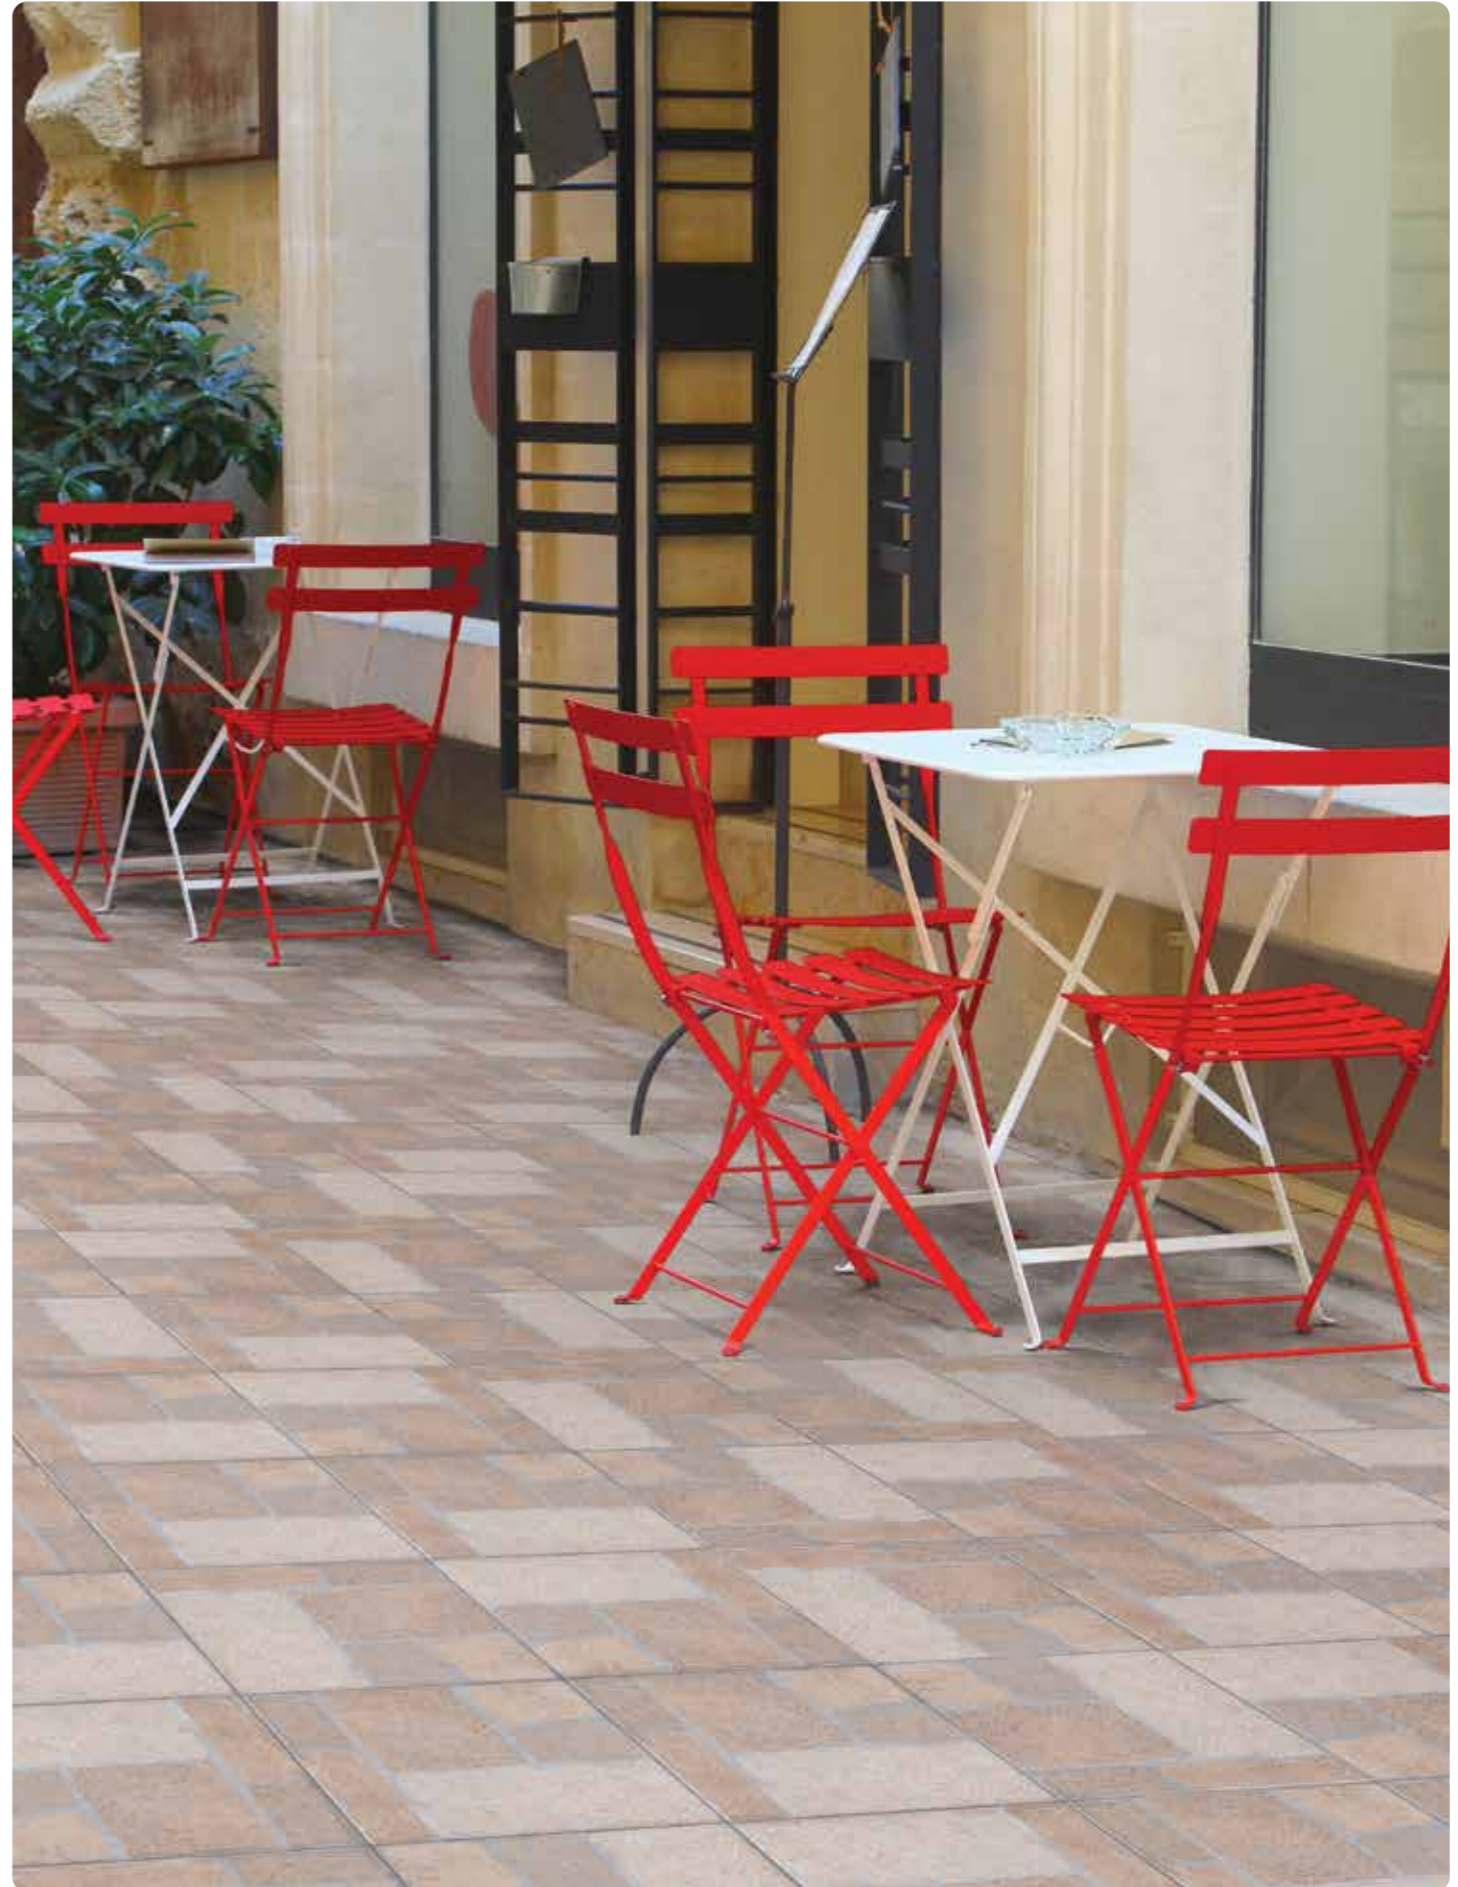

33.3x33.3 Duster anthracite / p. 284

33.3x33.3 Breakstone beige / p. 285

33.3x33.3 Focus beige / p. 284

33.3x33.3 Ferrara beige / p. 284

33.3x33.3 Terra rossa / p. 284

33.3x33.3 Logos beige / p. 284

33.3x33.3 Dalas beige / p. 284