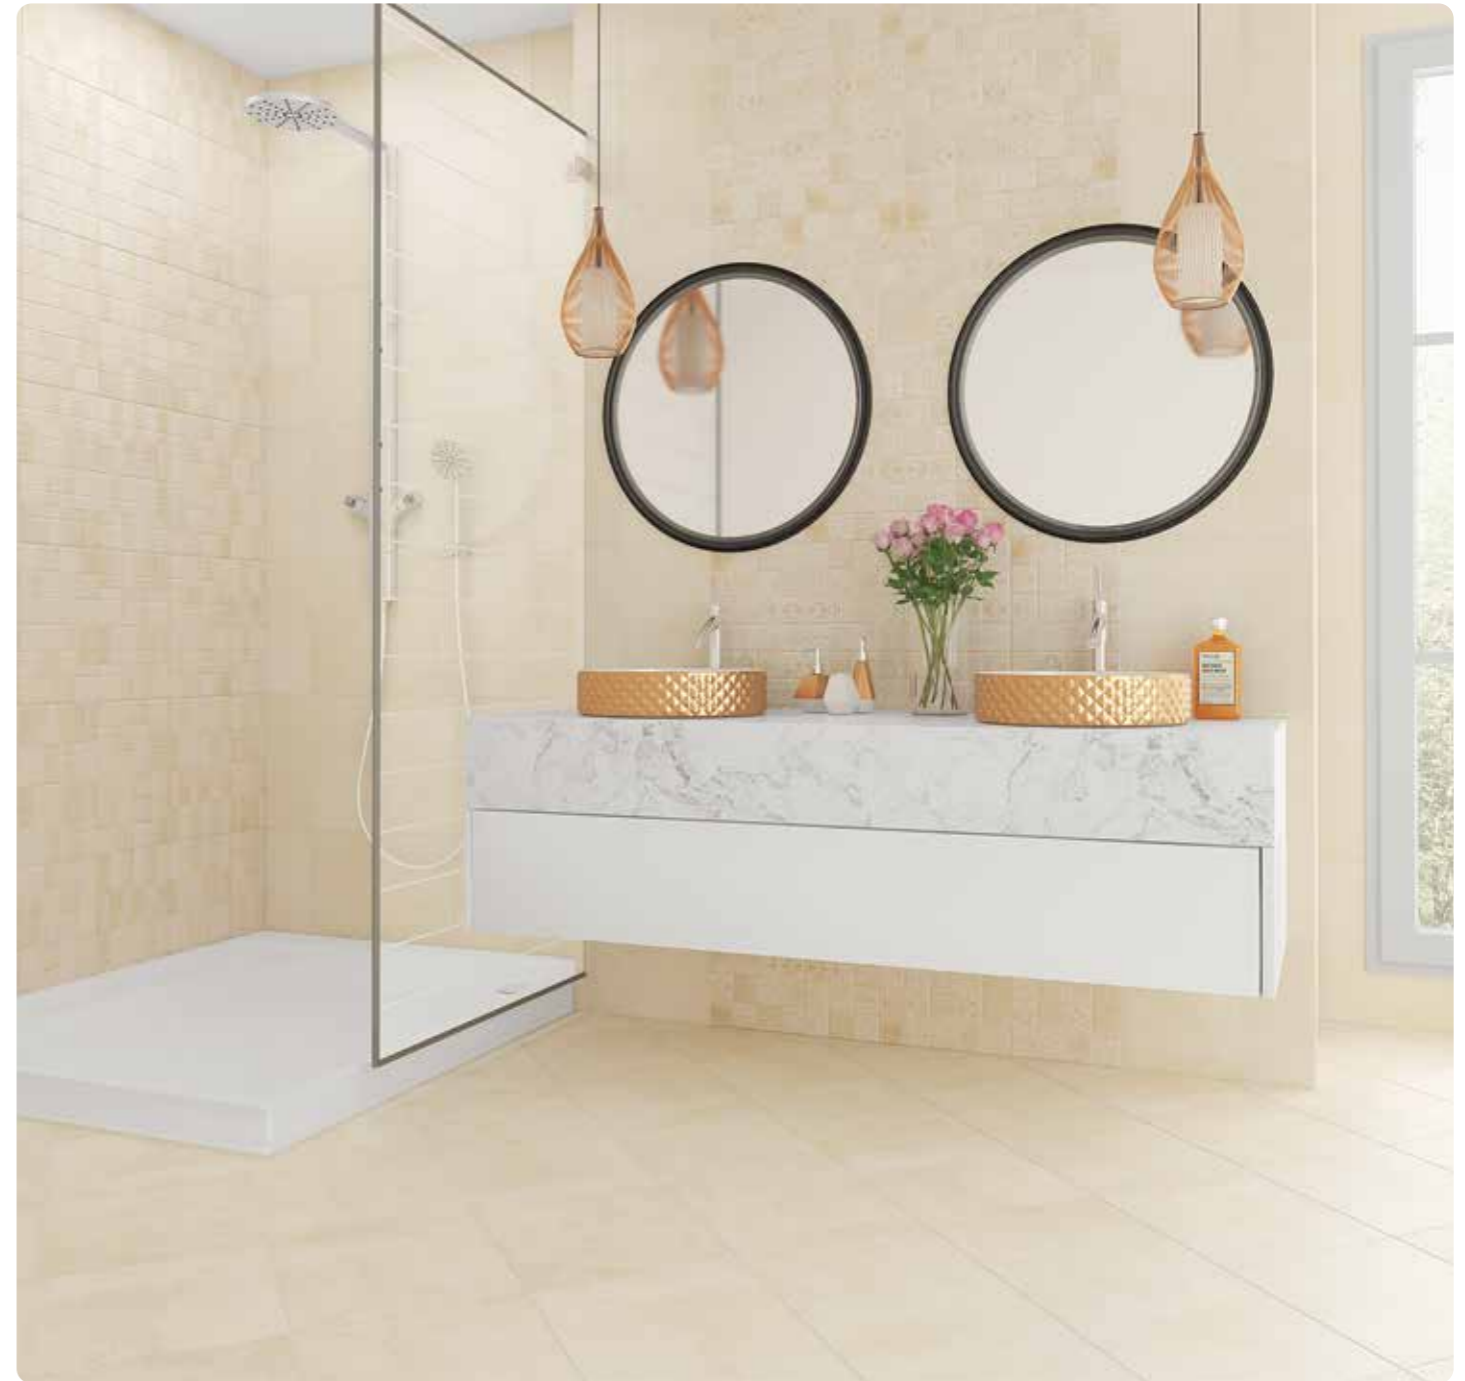

Size cm	Type	pc.	m²	pc.	m²	kg
25x40	wall	12	1.20	72	86.40	1197
33.3x33.3	porcelain	14	1.55	44	68.30	1066