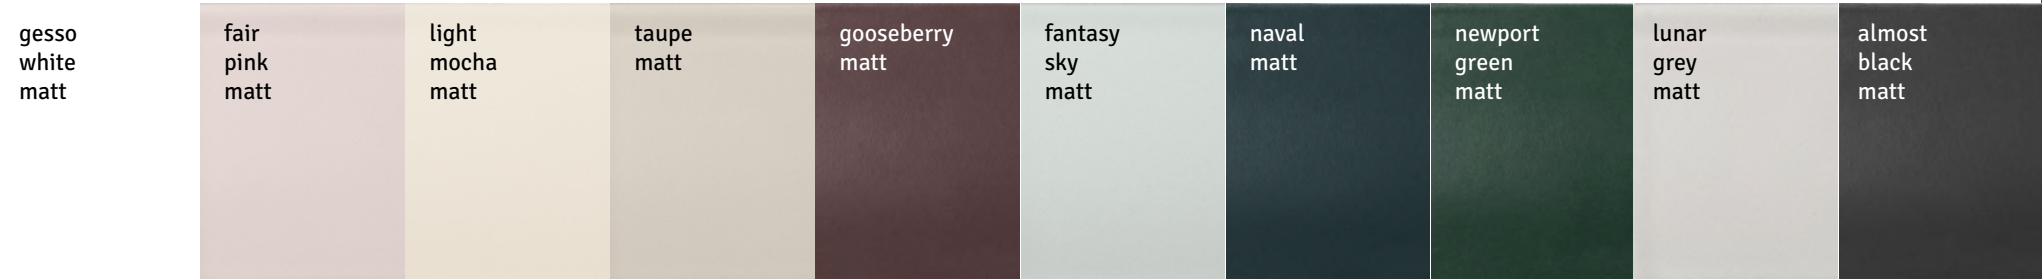

Vibe In Gooseberry Matt 6,5 x 20cm / 2½" x 8"
Corbel Vibe Gooseberry Matt 2 x 20cm / 1" x 8"

Piezas especiales / Special tile pieces / Sonderteile / Pièces spéciales

Venta por pieza / Sale by piece / Stückverkauf / Vente par pièces

	perfil profile	Gesso White Matt	Fair Pink Matt	Light Mocha Matt	Taupe Matt	Fantasy Sky Matt	Newport Green Matt	Goose- berry Matt	Naval Matt	Lunar Grey Matt	Almost Black Matt
 corbel MATT 2 x 20 cm 1" x 8" EQ-11		28874	28873	28868	28872	28867	28871	28866	28869	28870	28875
 jolly MATT 1,2 x 20 cm 1" x 8" EQ-24		28884	28883	28878	28882	28877	28881	28876	28879	28880	28885

La línea roja indica la superficie esmaltada / Die rote Linie zeigt die glasierte Fläche an / La ligne rouge indique la surface émaillée.

Embalaje / Packing / Verpackung / Emballage

formato size	kg/pza kg/pieces	caja / box			palet / pallet			
		piezas pieces	kg	m² sqm	piezas pieces	kg	m² sqm	cajas boxes
In 6,5 x 20 2½" x 8"	0,17	32	5,57	0,42	3.840	692	50,4	120
Out 6,5 x 20 2½" x 8"	0,18	38	7,18	0,50	4.560	885	60	120
Corbel 2 x 20 cm 1" x 8"	0,10	21	2,24	-	-	-	-	-
Jolly 1,2 x 20 cm 1" x 8"	0,04	66	2,60	-	-	-	-	-