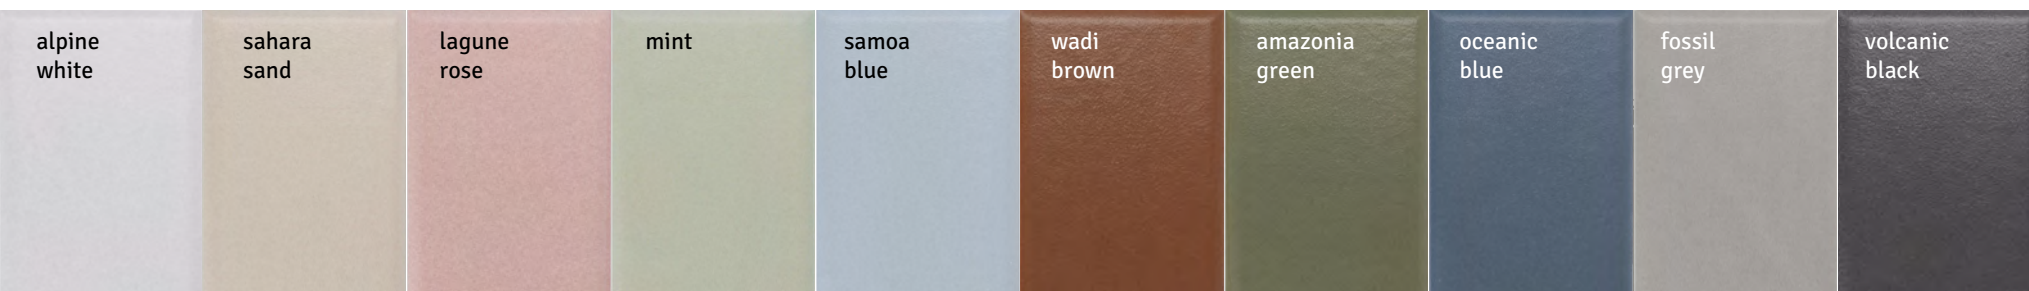

Matelier Sahara Sand 7,5 x 15 cm / 3" x 6"

Company

SOCIAL