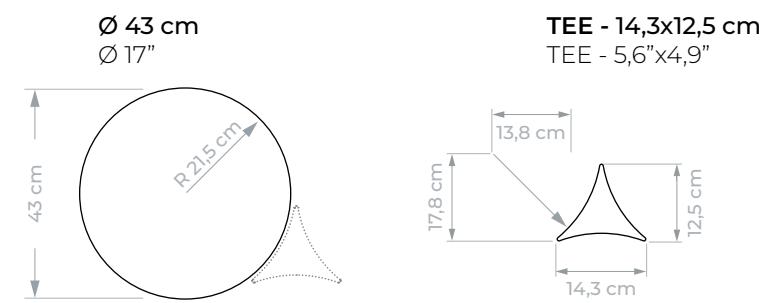

Serie compuesta de dos piezas: una circular de 43 cm de diámetro "SFERA", y una triangular curva "TEE", destinada a rellenar los espacios entre círculos formando una red hexagonal.

Producción bajo pedido por proyecto. Disponibilidad para la realización de colores y acabados personalizados.

This collection is made up of two parts, a circle with a diameter of 43 cm "SFERA" and a curved triangle "TEE", designed to fill the gaps between the circles forming a hexagonal network.

Serie bestehend aus zwei Teilen, nämlich einem runden mit 43 cm Durchmesser „SFERA“ und einem gebogenen Dreieckteil „TEE“, mit dem der freie Raum zwischen den Kreisen ausgefüllt wird, sodass ein sechseckiges Netz entsteht.

Produktion auf Bestellung pro Projekt. Verfügbarkeit zur Herstellung in individuell gestalteten Farben und Ausführungen.

Cette série se compose de deux pièces bien différenciées: une pièce circulaire de 43 cm de diamètre «Sfera» et une courbe circulaire «TEE», spécialement conçue pour remplir les espaces entre cercles en formant un réseau hexagonal.