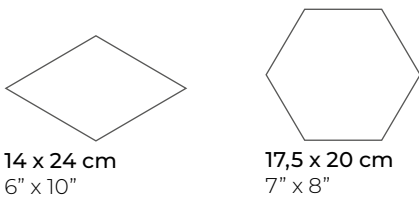

Formatos
Sizes / Formate / Formats

14 x 24 cm
6" x 10"

17,5 x 20 cm
7" x 8"

Azul	27493 EQ-14	Azul	27473 EQ-3
Gris	27496 EQ-14	Gris	27474 EQ-3
Negro	27495 EQ-14	Negro	27475 EQ-3
Robín	27494 EQ-14	Robín	27476 EQ-3
Verde	27478 EQ-14	Verde	27477 EQ-3

Destonificación / Shade variation
Farbschattierungen / Variation de nuances