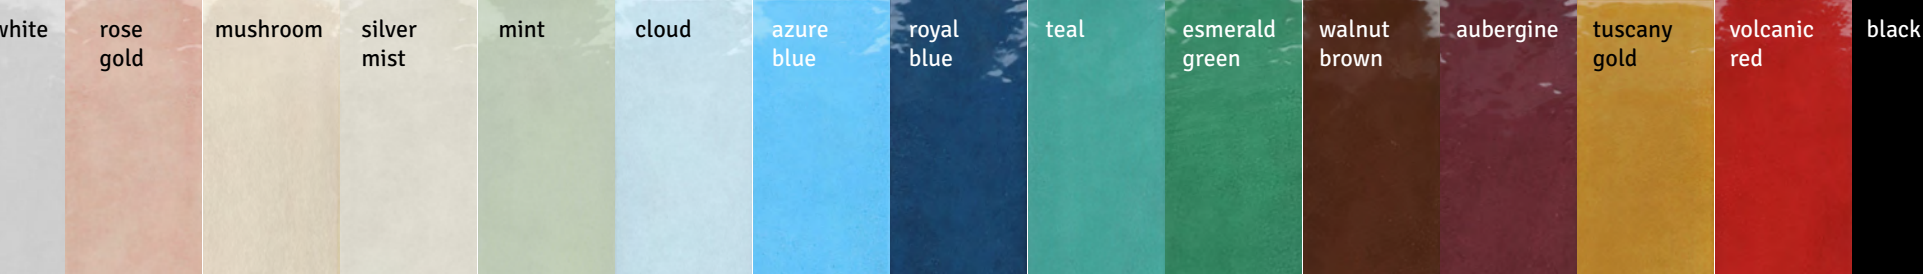

Interactive Catalog

COLLECTION

Company

SOCIAL

EQUIPE