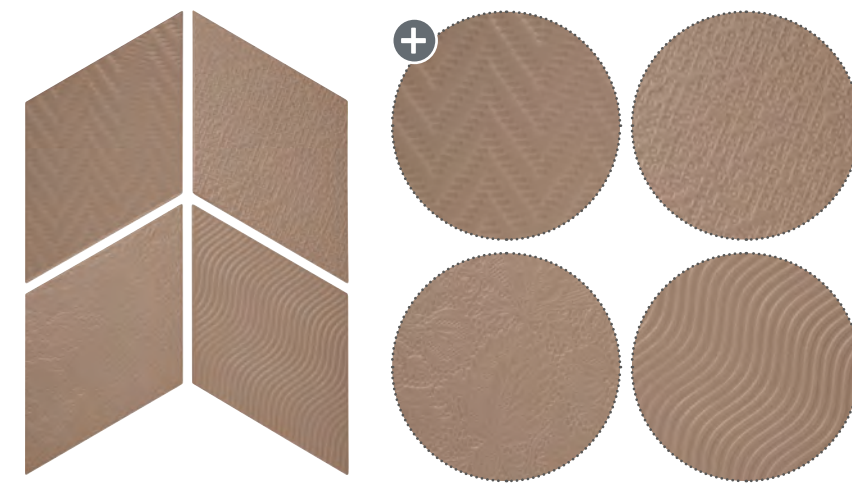

RHOMBUS

Porcelánico · Pavimento / Porcelain tile · Floor tile
Feinsteinzeug · Böden / Gres Cérame · Carrelage de sol

Formatos

Sizes / Formate / Formats

14 x 24 cm
6" x 10"

White Smooth	22688 EQ-14
Cream Smooth	22689 EQ-14
Taupe Smooth	22690 EQ-14
Light Grey Smooth	22691 EQ-14
Dark Grey Smooth	22692 EQ-14
Black Smooth	22693 EQ-14

Smooth

14 x 24 cm
6" x 10"

White*	21294 EQ-14
Cream*	21291 EQ-14
Taupe*	21292 EQ-14
Light Grey*	21290 EQ-14
Dark Grey*	21293 EQ-14
Black*	21295 EQ-14
Red*	21312 EQ-14
Violet*	21313 EQ-14
Green*	21311 EQ-14

Sugerencias de colocación

Colocation Suggestions / Verlegevorschläge / Propositions de pose

Módulo A / Module A / Modul A / Module A

Módulo C / Module C / Modul C / Module C

Módulo B / Module B / Modul B / Module B

Módulo D / Module D / Modul D / Module D

* Estos modelos están compuestos por diseños diferentes que se sirven en la misma caja de modo aleatorio.

* These models are made up of different designs, packaged randomly in the same box.

* Diese Modelle setzen sich aus verschiedenen Designs zusammen, die nach dem Zufallsprinzip in demselben Karton verteilt und geliefert werden.

* Ces modèles sont composés par des designs différents qui sont présentés dans le même carton de façon aléatoire.

Embalaje / Packing / Verpackung / Emballage

formato size	kg/pza kg/pieces	caja / box			palet / pallet			
		piezas pieces	kg	m² sqm	piezas pieces	kg	m² sqm	cajas boxes
14 x 24 cm 6" x 10"	0,31	60	18,47	1,00	3.360	1.058	56	56