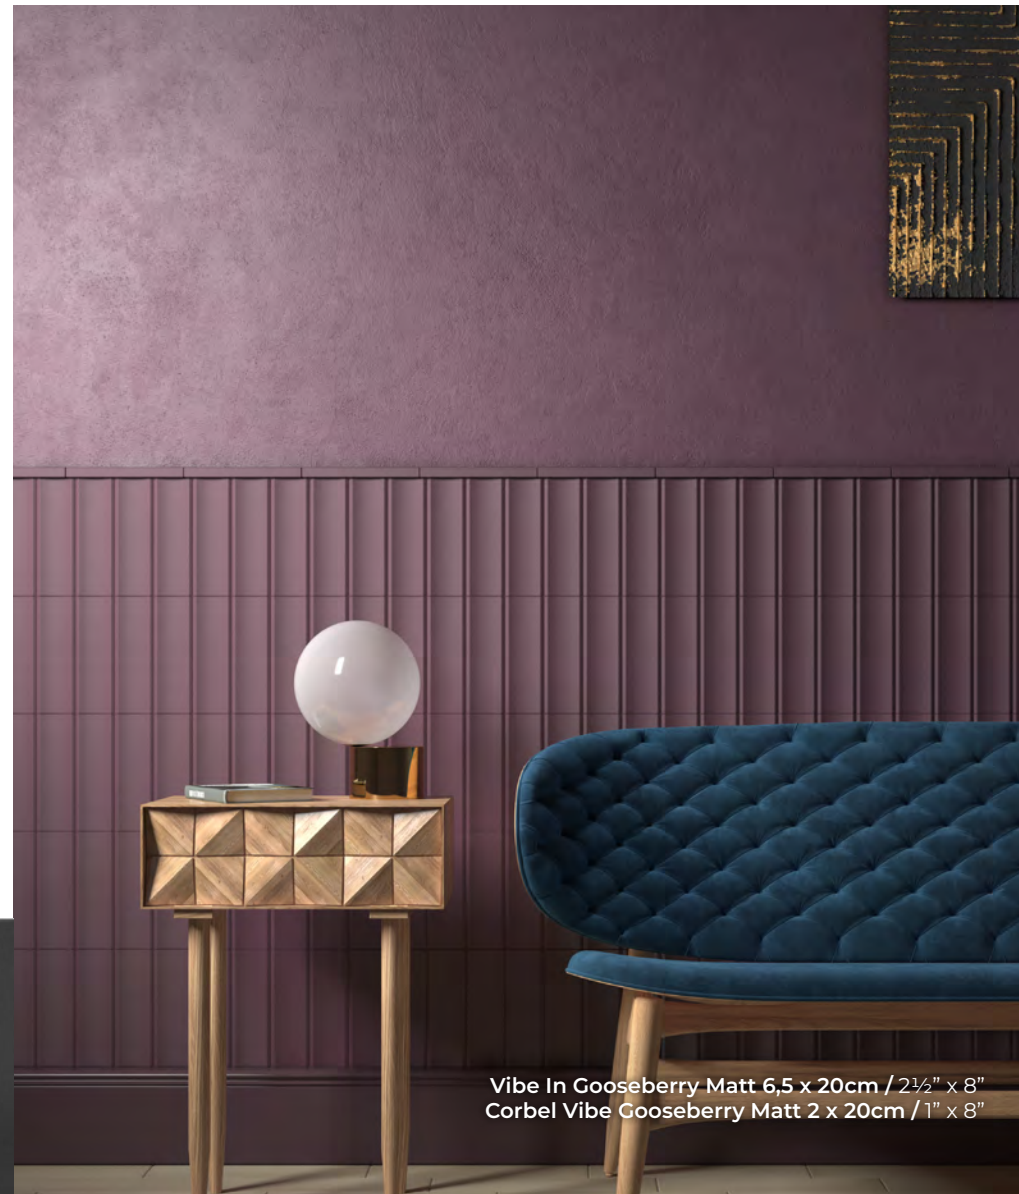

Vibe In Gooseberry Matt 6,5 x 20cm / 2½" x 8"
Corbel Vibe Gooseberry Matt 2 x 20cm / 1" x 8"

Piezas especiales / Special tile pieces / Sonderteile / Pièces spéciales

Venta por pieza / Sale by piece / Stückverkauf / Vente par pièces

	perfil profile	Gesso White Matt	Fair Pink Matt	Light Mocha Matt	Taupe Matt	Fantasy Sky Matt	Newport Green Matt	Goose- berry Matt	Naval Matt	Lunar Grey Matt	Almost Black Matt
 corbel MATT 2 x 20 cm 1" x 8" EQ-11		28874	28873	28868	28872	28867	28871	28866	28869	28870	28875
 jolly MATT 1,2 x 20 cm 1" x 8" EQ-24		28884	28883	28878	28882	28877	28881	28876	28879	28880	28885

La línea roja indica la superficie esmaltada / Die rote Linie zeigt die glasierte Fläche an / La ligne rouge indique la surface émaillée.

Embalaje / Packing / Verpackung / Emballage

formato size	kg/pza kg/pieces	caja / box			palet / pallet			
		piezas pieces	kg	m² sqm	piezas pieces	kg	m² sqm	cajas boxes
In 6,5 x 20 2½" x 8"	0,17	32	5,57	0,42	3.840	692	50,4	120
Out 6,5 x 20 2½" x 8"	0,18	38	7,18	0,50	4.560	885	60	120
Corbel 2 x 20 cm 1" x 8"	0,10	21	2,24	-	-	-	-	-
Jolly 1,2 x 20 cm 1" x 8"	0,04	66	2,60	-	-	-	-	-