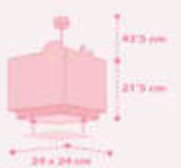

A
63169H

173 x 173 cm
16 cm
9 cm
113 cm
29 cm

1 x 15W max.
LED - E-27

BABY JUNGLE

631115

1 x 8W max
LED - E-14

631125

1 x 15W max
LED - E-27