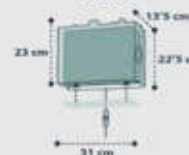

3 x 15W max.
LED - E-27

A
74558

1 x 15W max.
LED - E-27

B