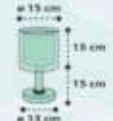

414165

2 x 15W max.
LED - E-27

A 414185

1 x 15W max.
LED - E-27

B

Clouds

41411H

1 x 8W max.
LED - E-14