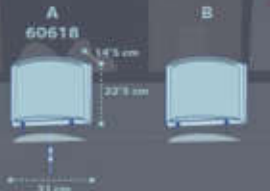

60611

1 x 9W max.
LED - E-14

60612

1 x 15W max.
LED - E-27

60616

2 x 15W max.
LED - E-27