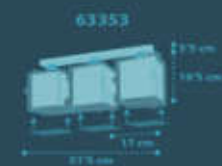

1 x 15W max.
LED - E-27