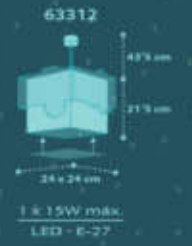

1 x 15W max.
LED - E-27

LED - E-27

1 x 15W max.
LED - E-27

HAPPY JUNGLE

PANDA

631615

1 x 20W max.
LED - E-14

631625