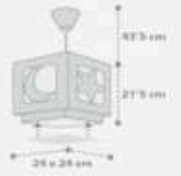

1 x 0W max
LED - E-14

63232E