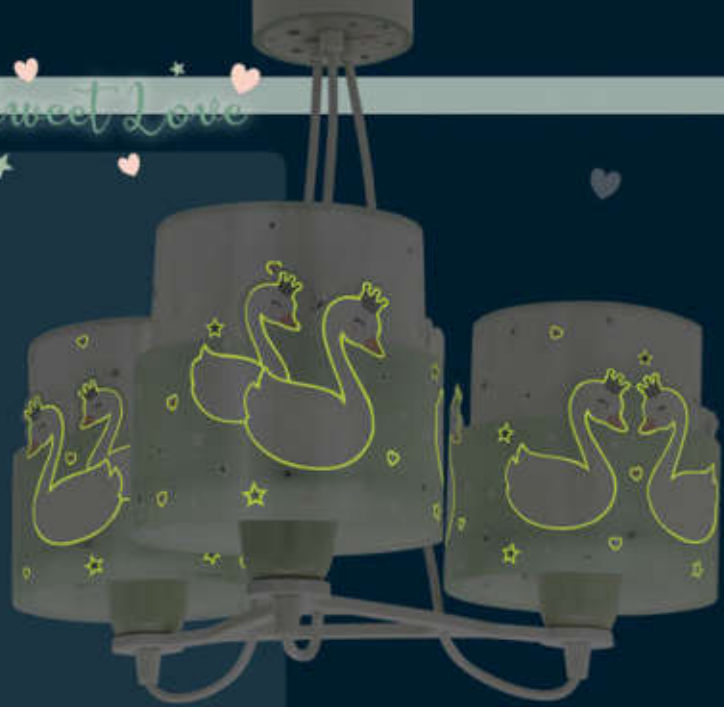

61152H
ø 26 cm
40 cm
20 cm
1 x 15W max.
LED - E-27

A
61159H
ø 15 cm
13 cm
ø 11.5 cm
9 cm
30 cm
1 x 15W max.
LED - E-27

B

Sweet Love

61711H

1 x 20W max.
LED - E-14

61712H

1 x 15W max.
LED - E-27

61717H

3 x 15W max.
LED - E-27

A
61719H

1 x 15W max.
LED - E-27

61712S

1 x 15W max.
LED - E-27

Sweet Love

61711H
ø 15 cm
15 cm
15 cm
ø 13 cm
1 x 0W max.
LED - E-14

61712H
ø 28 cm
25 cm
80 cm
1 x 15W max.
LED - E-27

61717H
243 cm
13 cm
5,5 cm
ø 13 cm
39 cm - 39 cm
3 x 15W max.
LED - E-27

A
61719H
ø 15 cm
13 cm
ø 11,5 cm
9 cm
20 cm
1 x 15W max.
LED - E-27

B

61712S
ø 28 cm
25 cm
80 cm
1 x 15W max.
LED - E-27