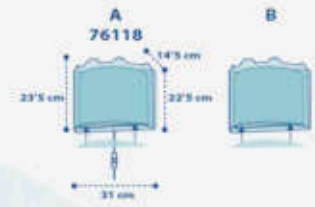

76111
1 x 5W max.
LED - E-14

76112
1 x 15W max.
LED - E-27

76114
3 x 15W max.
LED - E-27

76116
2 x 15W max.
LED - E-27

76118
1 x 15W max.
LED - E-27

my little JUNGLE

76111
 ø 15 cm
 157 cm
 15 cm
 ø 15 cm
 1 x 0W max.
 LED - E-14

76112
 40 cm
 25 cm
 ø 28 cm
 1 x 15W max.
 LED - E-27

76114
 40 cm
 15 cm
 ø 15 cm
 39 cm - 39 cm
 3 x 15W max.
 LED - E-27

76116
 18,5 cm
 ø 35 cm
 2 x 15W max.
 LED - E-27

A 76118
 14,5 cm
 22,5 cm
 31 cm
 1 x 15W max.
 LED - E-27