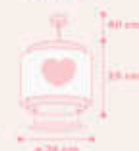

BABY DREAMS

760115

1 x 10W max.
LED - E-14

760125

1 x 10W max.
LED - E-27

A
760105

1 x 10W max.
LED - E-27

B