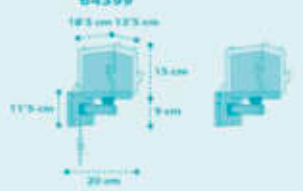

3 x 15W max.
LED - E-27

A
64399