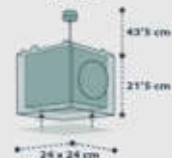

73456
 18 cm
 30 x 30 cm
 2 x 15W max.
 LED - E-27

A 73458
 115 cm
 22 cm
 27 cm
 81 cm
 1 x 15W max.
 LED - E-27

B

the PIRATES

74551

1 x 5W max.
LED - E-14

74552

1 x 15W max.
LED - E-27