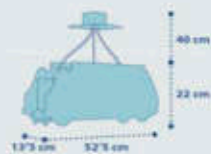

police!

60610

3 x 15W max.
LED - E-27

60614

3 x 15W max.
LED - E-27