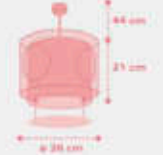

1 x 15W max.
LED - E-27