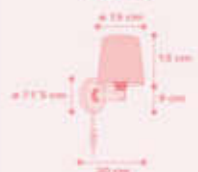

2 x 15W max.
LED - E27

A
822195

1 x 15W max.
LED - E27

B