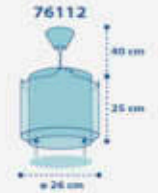

76112
1 x 15W max.
LED - E-27