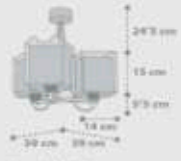

1 x 15W máx.
LED - E-27

64577