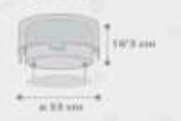

1 x 15W máx.
LED - E-27

61276