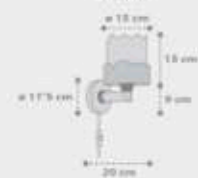

1 x 15W max.
LED - E-27

A
61159H

1 x 15W max.
LED - E-27

B