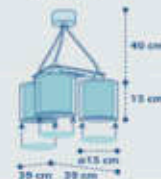

1 x 15W max.
LED - E-27

police!

60610

3 x 15W max.
LED - E-27

60614

3 x 15W max.
LED - E-27

police!

60610