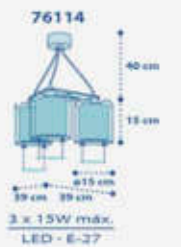

76114
3 x 15W max.
LED - E-27