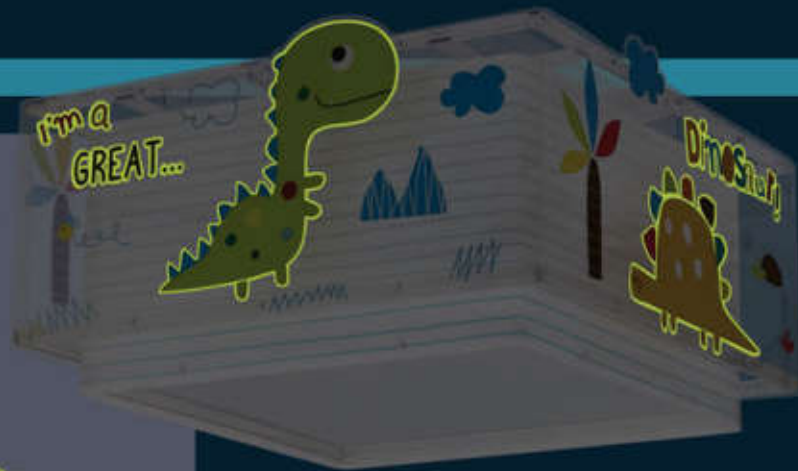

Dinos

73451
125 x 125 cm
13 cm
34 cm
125 x 125 cm
1 x 0W max.
LED - E-14

73452
49 cm
21 cm
24 x 24 cm
1 x 15W max.
LED - E-27

73453
23 cm
15 cm
8 x 8 cm
12.5 cm
30 cm
3 x 15W max.
LED - E-27

73456
18 cm
30 x 30 cm
2 x 15W max.
LED - E-27

A 73458
115 cm
22 cm
27 cm
81 cm
1 x 15W max.
LED - E-27

B