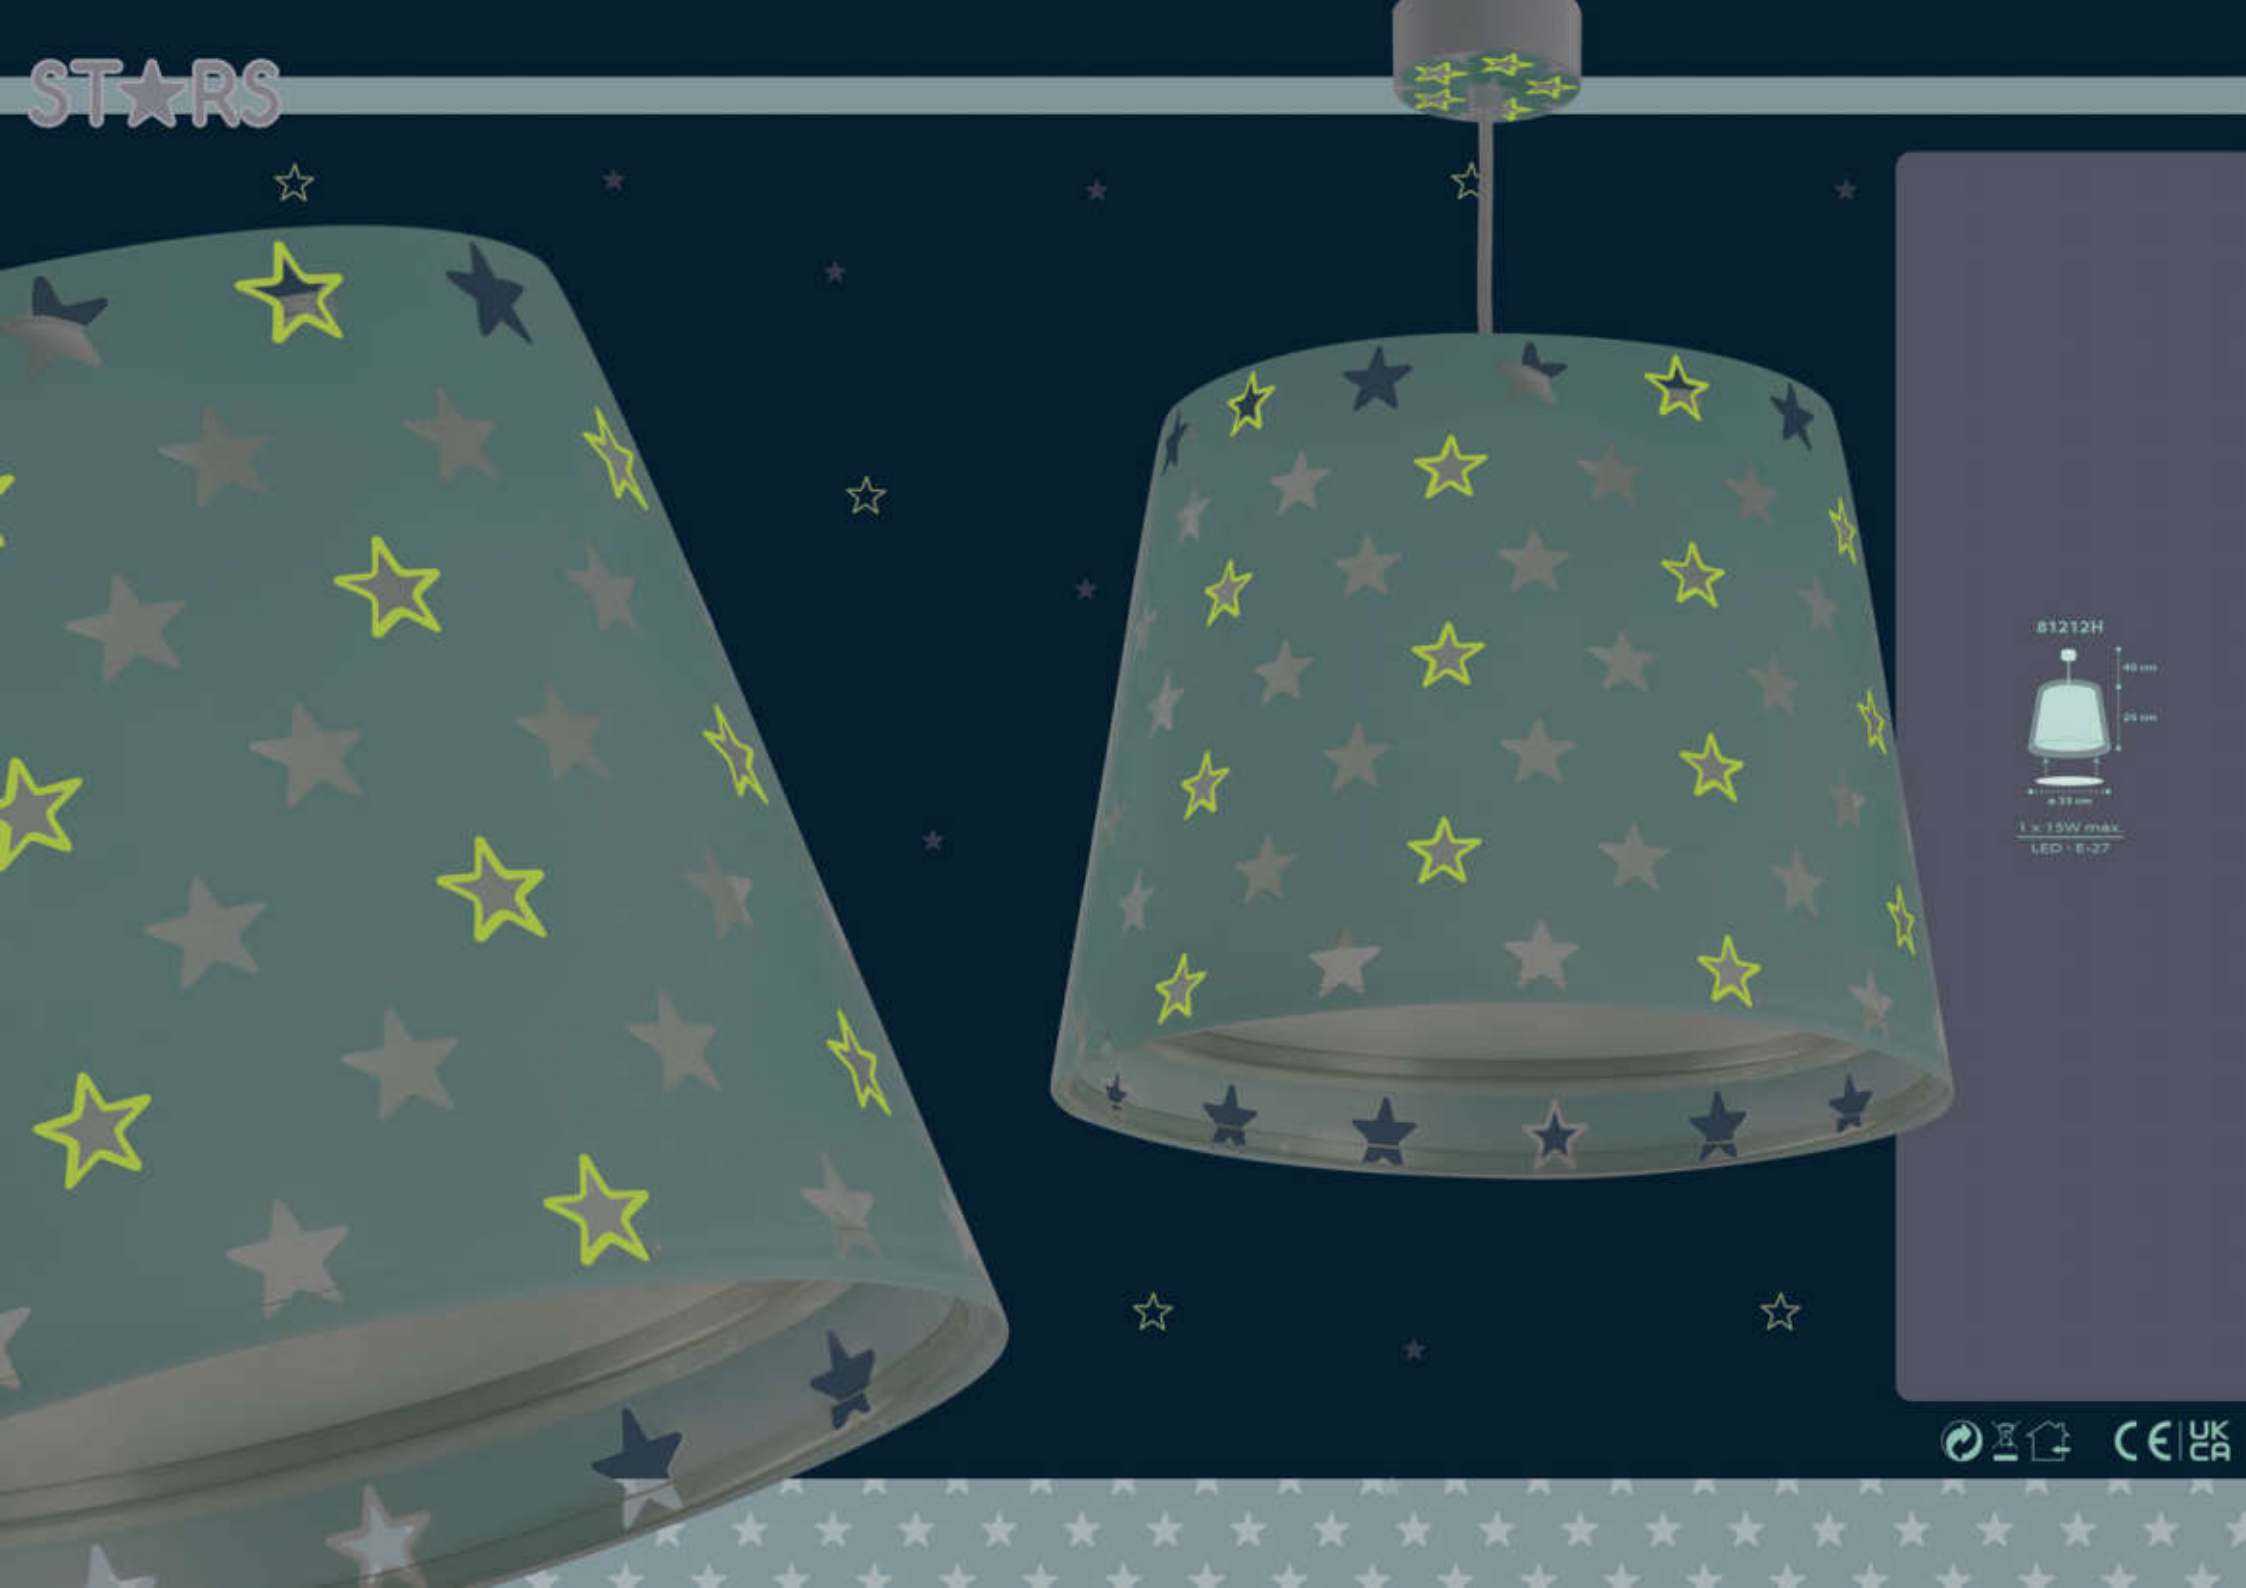

1 x 15W max.
LED - E-27

1 x 15W max.
LED - E-27

ST★RS

Ø1212H

1 x E 135V max
LED - E-27

STARS

Energy Star icon, Home icon, CE mark, UKCA mark

FLAMINGO