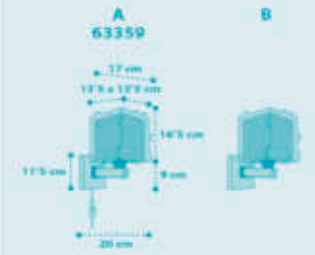

ROCKET

New
collection

ROCKET

1 x 0W max.
LED - E-14

1 x 15W max.
LED - E-27

3 x 15W max.
LED - E-27

1 x 15W max.
LED - E-27

ROCKET