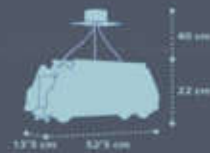

police!

60610

3 x 15W max.
LED - E-27

60614

3 x 15W max.
LED - E-27