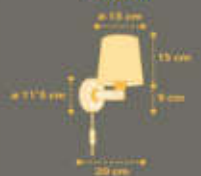

1 x 15W max.
LED - E-27

82216A

2 x 15W max.
LED - E-27

A
82219A

1 x 15W max.
LED - E-27

B