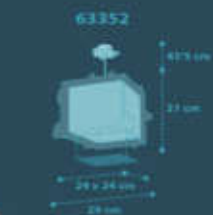

1 x 15W max.
LED - E-14