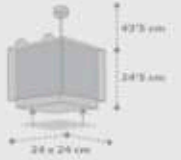

1 x 20W máx.
LED - E-14

64572