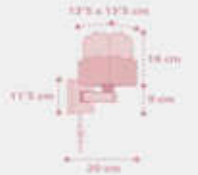

1 x 15W max.
LED - E-27

A
631695

B

1 x 15W max.
LED - E-27