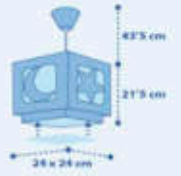

63231T

1 x 0.5W max.
LED - E-14

63232T

1 x 1.5W max.
LED - E-27

63233NT

3 x 1.5W max.
LED - E-27

63236T

2 x 1.5W max.
LED - E-27

A 63239T

1 x 1.5W max.
LED - E-27

B