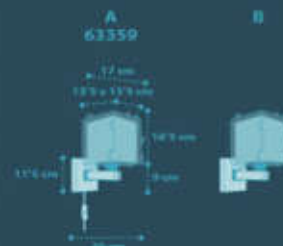

3 x 15W max.
LED - E-27