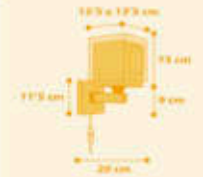

1 x 15W max.
LED - E-27

A
63409

1 x 15W max.
LED - E-27

B