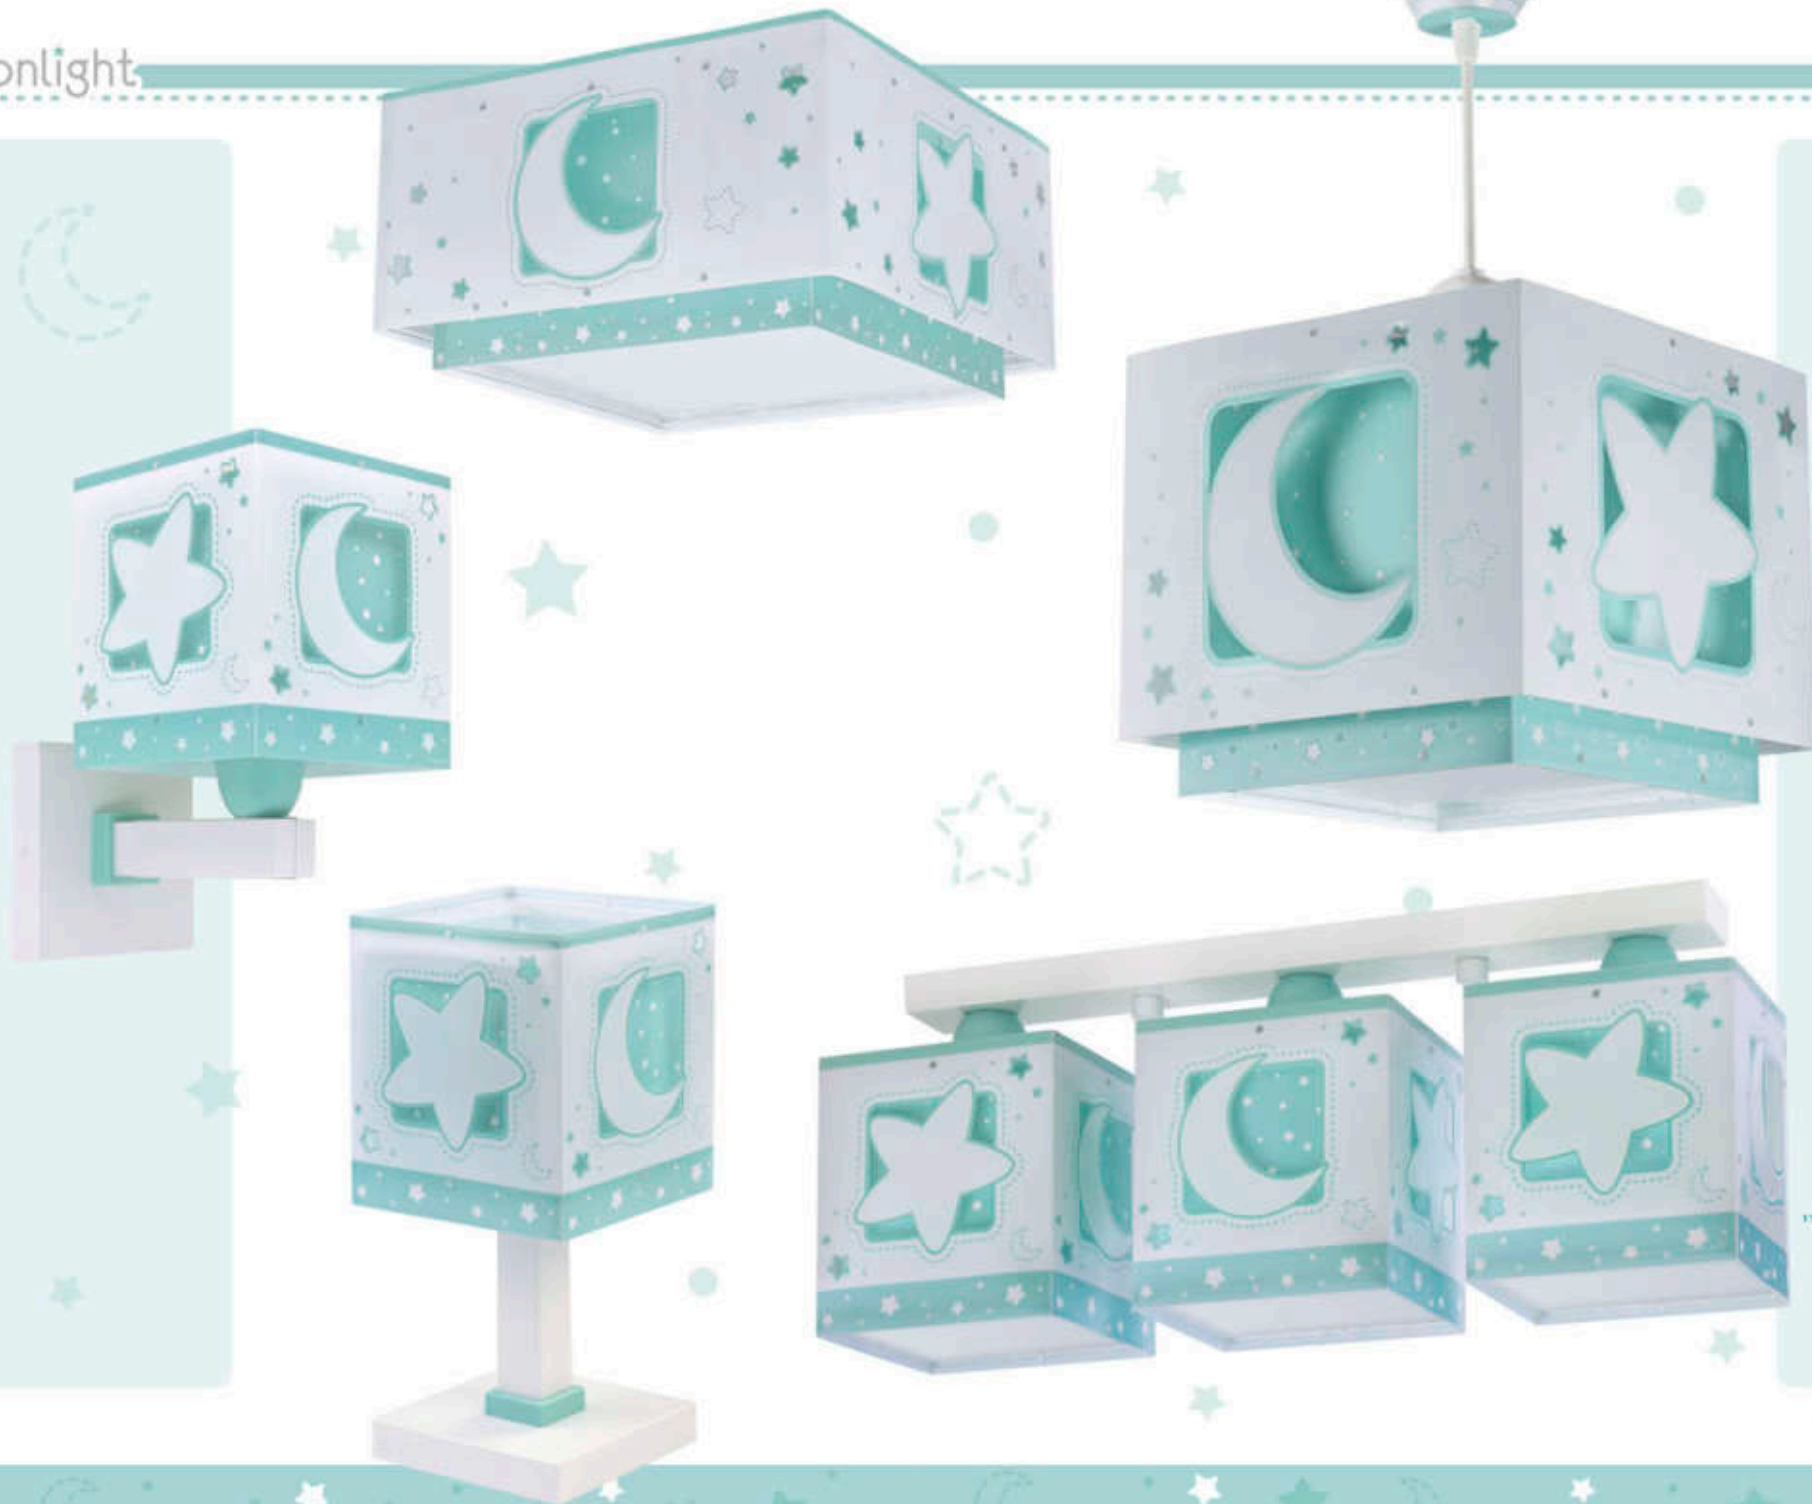

LED - E-27

A
63239T

125 x 125 cm

1 x 15W max.

LED - E-27

B

CE UK CA

moonlight