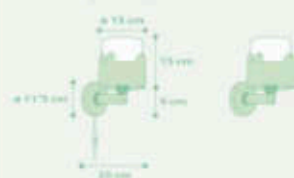

61711H

1 x 20W max.
LED - E-14

61712H

1 x 15W max.
LED - E-27

61717H

3 x 15W max.
LED - E-27

A
61719H