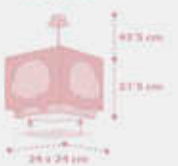

1 x 15W max.
LED - E-27

LED - E-27

1 x 15W max.
LED - E-27

HAPPY JUNGLE

PANDA

631615

1 x 20W max.
LED - E-14

631625