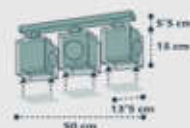

1 x 15W max.
LED - E-27

74553