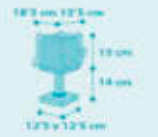

little FRIENDS

64391

1 x 5W max.
LED - E-14

64392

1 x 15W max.
LED - E-27

64393

3 x 15W max.
LED - E-27

A
64399

1 x 15W max.
LED - E-27